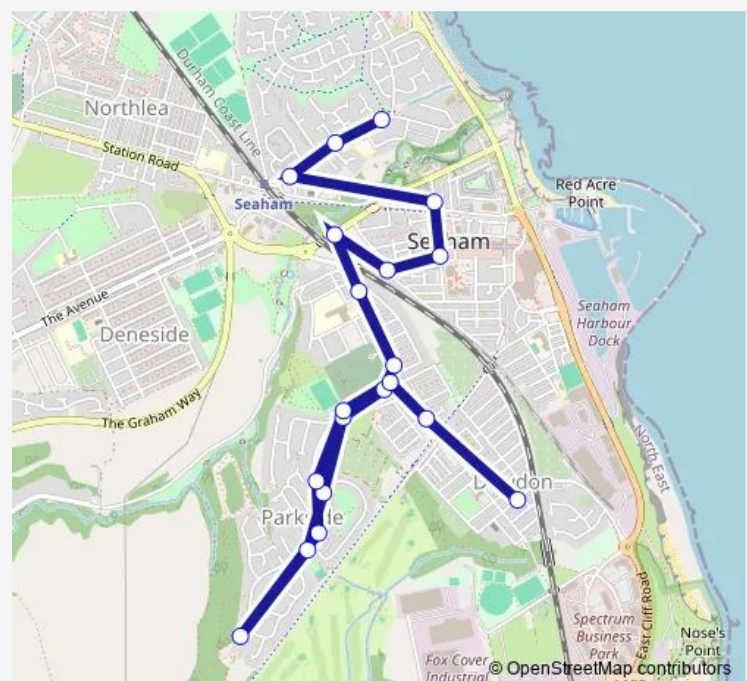

Roundabout

Parkside Crescent - Ash Crescent

Shops

Heathway

Shops

Parkside Crescent - Ash Crescent

Roundabout

Fire Station

Bingo Hall

Mount Stewart Street

Route schedule

St Mary Magdalen School — Mount Stewart Street

Monday	15:25
Tuesday	15:25
Wednesday	15:25
Thursday	15:25
Friday	15:25
Saturday	—
Sunday	—

Route info

Direction: St Mary Magdalen School

Stops: 20

Trip Duration: 0 hour 18 min

877 — Parkside - St. Mary Magdalen Catholic Primary School

Direction

Heathway — St Mary Magdalen School

19 stops

[Open route schedule](#)

Heathway

Friday 08:28

Saturday —

Sunday —

Route info

Direction: Heathway

Stops: 19

Trip Duration: 0 hour 22 min

877 Bus time schedules and route maps are available in an offline PDF at busmaps.com. Use the busmaps.com website to see live bus times, train schedule or subway schedule, and step-by-step directions for all public transit in Seaham