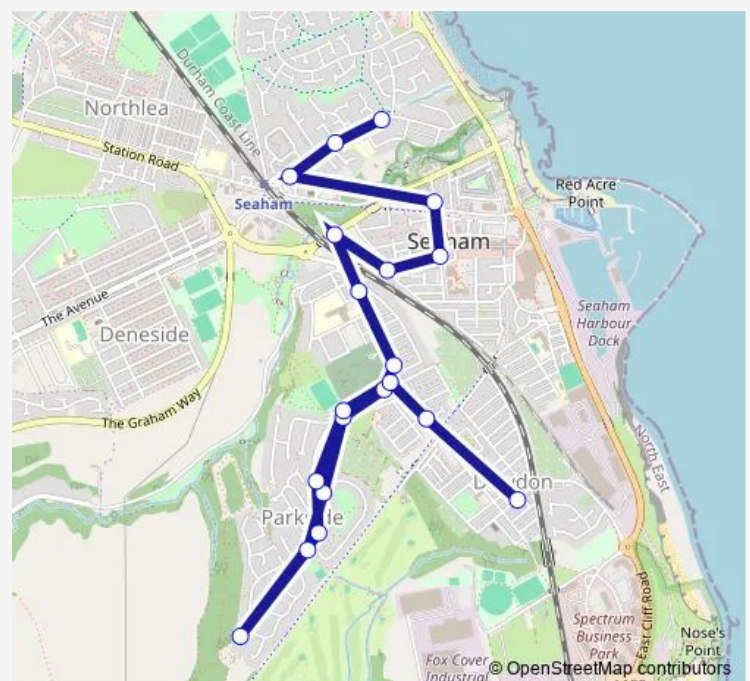

### Route schedule

St Mary Magdalen School — Mount Stewart Street

Monday 15:25

Tuesday 15:25

Wednesday 15:25

Thursday 15:25

Friday 15:25

Saturday —

### Route info

Direction: St Mary Magdalen School

Stops: 20

Trip Duration: 0 hour 18 min

877 — Parkside - St. Mary Magdalen Catholic Primary School

## Direction

Heathway — St Mary Magdalen School

19 stops

[Open route schedule](#)

Heathway

Shops

Parkside Crescent - Ash Crescent

Roundabout

## Route info

Direction: Heathway

Stops: 19

Trip Duration: 0 hour 22 min

877 Bus time schedules and route maps are available in an offline PDF at [busmaps.com](https://busmaps.com). Use the [busmaps.com](https://busmaps.com) website to see live bus times, train schedule or subway schedule, and step-by-step directions for all public transit in Seaham