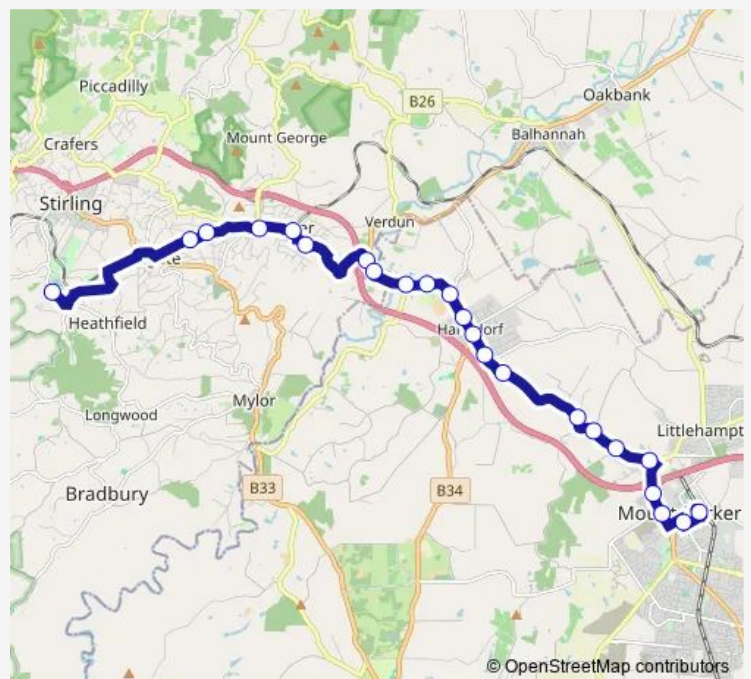

Monday 15:30-15:32

Tuesday 14:40-14:42

Wednesday 15:30-15:32

Thursday 15:30-15:32

Friday 15:30-15:32

Saturday —

Sunday —

Route info

Direction: Zone A Heathfield High School

Stops: 23

Trip Duration: 0 hour 36 min

877 — Mt Barker to Heathfield High School

Stop 64 Hutchinson St - East side

Zone A Dutton Rd Park 'n' Ride

Direction

Zone A Dutton Rd Park 'n' Ride — Zone A Heathfield High School

Monday 07:54

Tuesday 07:54

Wednesday 07:54

Thursday 07:54

Friday 07:54

Saturday —

Sunday —

Route info

Direction: Zone A Dutton Rd Park 'n' Ride

Stops: 34

Trip Duration: 0 hour 40 min

Stop 44 Mt Barker Rd - South side

Stop 43 Mt Barker Rd - South East side

Stop 42 Mt Barker Rd - South side

Stop 41 Mt Barker Rd - South side