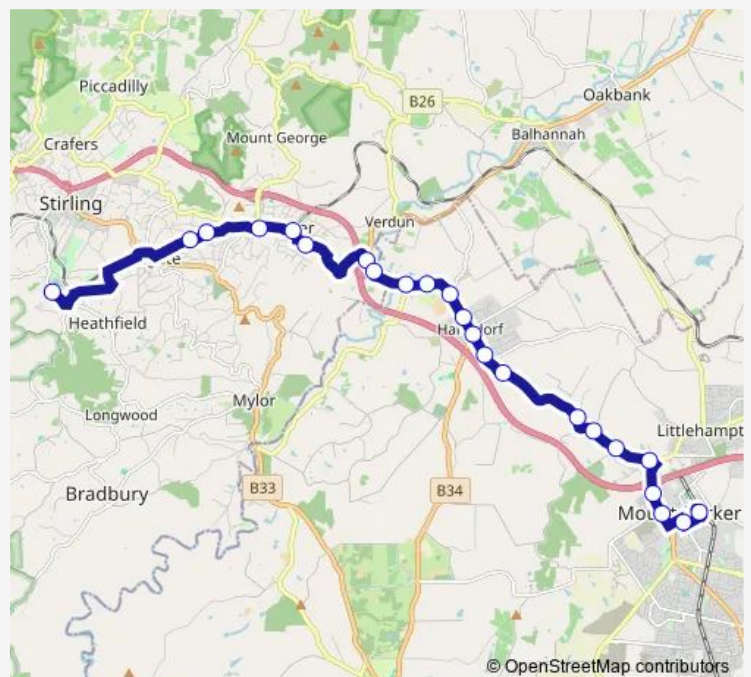

Monday 15:30-15:32

Tuesday 14:32-14:34

Wednesday 15:30-15:32

Thursday 15:30-15:32

Friday 15:30-15:32

Saturday —

Sunday —

Route info

Direction: Zone A Heathfield High School

Stops: 23

Trip Duration: 0 hour 36 min

877 — Mt Barker to Heathfield High School

Stop 64 Hutchinson St - East side

Zone A Dutton Rd Park 'n' Ride

Direction

Zone A Dutton Rd Park 'n' Ride — Zone A Heathfield High School

Monday 07:54

Tuesday 07:54

Wednesday 07:54

Thursday 07:54

Friday 07:54

Saturday —

Sunday —

Route info

Direction: Zone A Dutton Rd Park 'n' Ride

Stops: 34

Trip Duration: 0 hour 40 min

Stop 44 Mt Barker Rd - South side

Stop 43 Mt Barker Rd - South East side

Stop 42 Mt Barker Rd - South side

Stop 41 Mt Barker Rd - South side