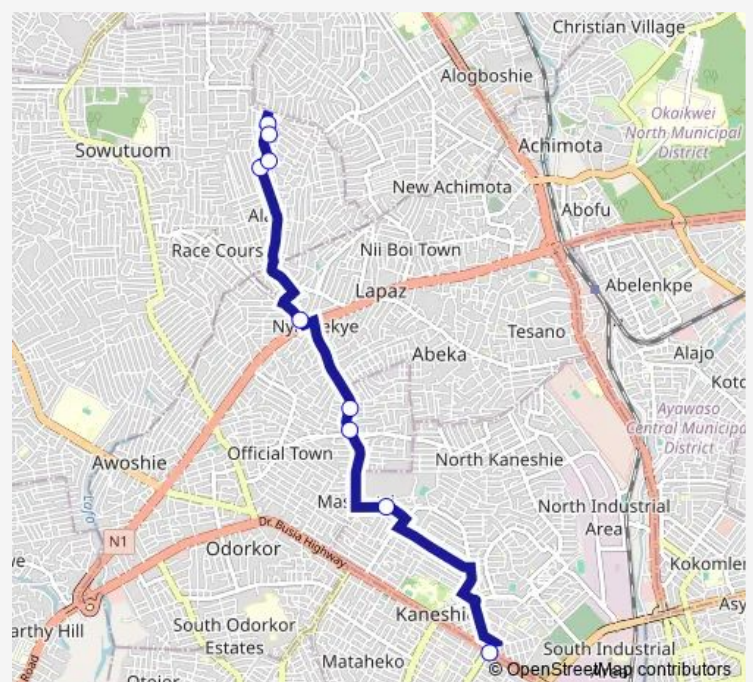

Circle Station

Alafia

Motorway

Tabora Junction 2

Star

Curve 067

Terminal Tabora Alhaji Station

Route schedule

Terminal Kaneshie Mkt Cmplx — Terminal Tabora Alhaji Station

Monday 14:50

Tuesday 14:50

Wednesday 14:50

Thursday 14:50

Friday 14:50

Saturday 14:50

Sunday 14:50

Route info

Direction: Terminal Kaneshie Mkt Cmplx

Stops: 9

Trip Duration: 0 hour 36 min

■ 492A — Kaneshie Mkt Cmplx to Tabora Alhaji Station

492A Bus time schedules and route maps are available in an offline PDF at busmaps.com. Use the busmaps.com website to see live bus times, train schedule or subway schedule, and step-by-step directions for all public transit in Accra