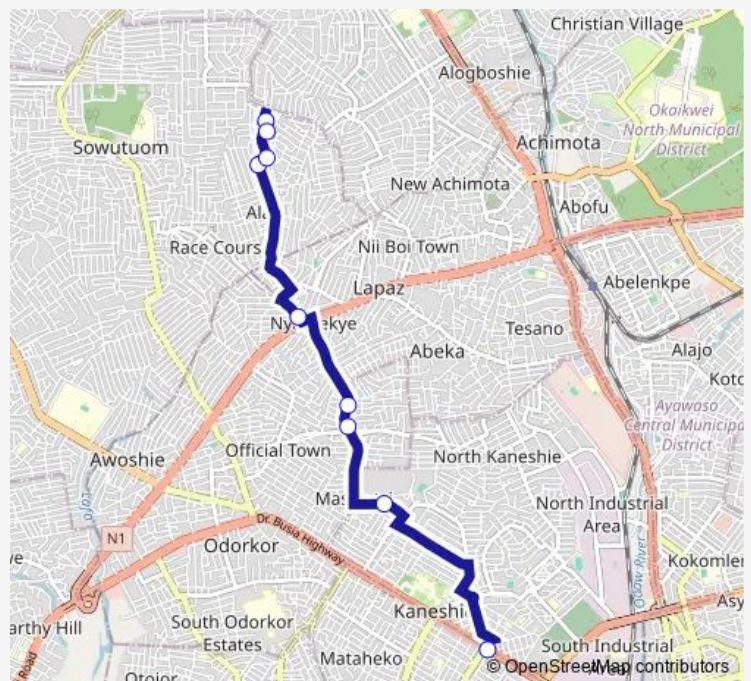

Darkuman Accra Station

Alafia

Motorway

Tabora Junction 2

Star

Curve 067

Terminal Tabora Alhaji Station

Route schedule

Terminal Kaneshie Mkt Cmplx — Terminal Tabora Alhaji Station

Monday 14:50

Tuesday 14:50

Wednesday 14:50

Thursday 14:50

Friday 14:50

Saturday 14:50

Sunday 14:50

Route info

Direction: Terminal Kaneshie Mkt Cmplx

Stops: 9

Trip Duration: 0 hour 36 min

492a — Kaneshie Mkt Cmplx to Tabora Alhaji Station

492a Bus time schedules and route maps are available in an offline PDF at busmaps.com. Use the busmaps.com website to see live bus times, train schedule or subway schedule, and step-by-step directions for all public transit in Accra