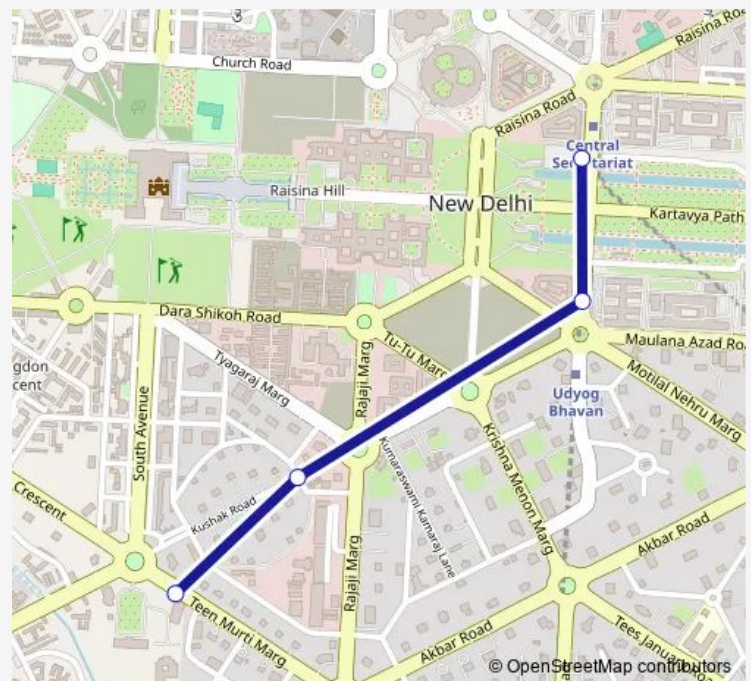

**Direction**

PM Sangrahalaya (Out Gate) — Central Secretariat Metro Station

4 stops

[Open route schedule](#)

PM Sangrahalaya (Out Gate)

Udyog Bhavan

Sena Bhawan

Central Secretariat Metro Station

## Route schedule

PM Sangrahalaya (Out Gate) — Central Secretariat Metro Station

Monday	08:15-19:09
Tuesday	08:15-19:09
Wednesday	08:15-19:09
Thursday	08:15-19:09
Friday	08:15-19:09
Saturday	08:15-19:09
Sunday	08:15-19:09

## Route info

Direction: PM Sangrahalaya (Out Gate)

Stops: 4

Trip Duration: 0 hour 7 min

Bus time schedules and route maps are available in an offline PDF at [busmaps.com](https://busmaps.com). Use the [busmaps.com](https://busmaps.com) website to see live bus times, train schedule or subway schedule, and step-by-step directions for all public transit in New Delhi