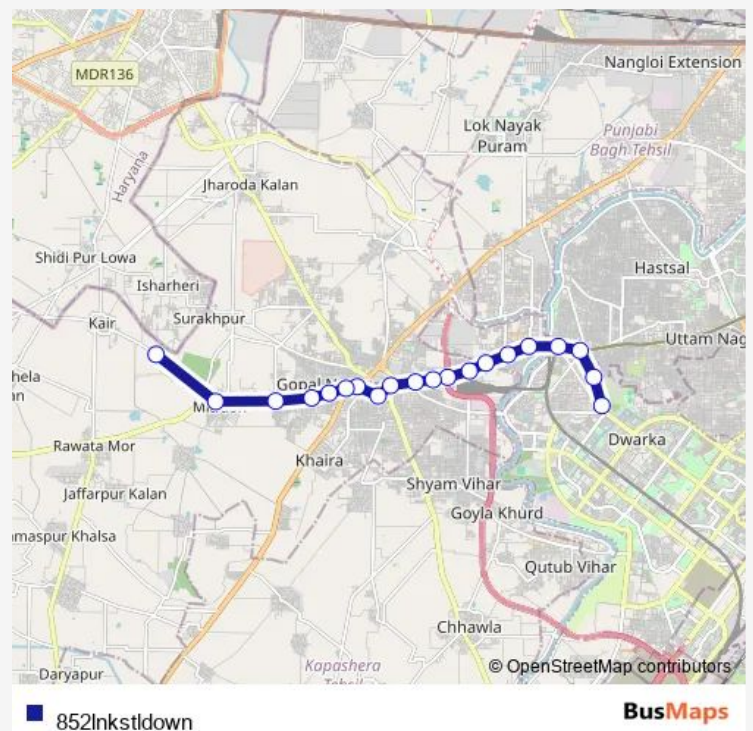

Bus 852Inkstldown

[Go to website](#)

Direction

Nsit (Netaji Subhas Institute) / Sulahkul Mandir — Kair Depot

20 stops

[Open route schedule](#)

Nsit (Netaji Subhas Institute) / Sulahkul Mandir

Suraj Vihar

Mitraon Village (Kair Village Road)

Kair Depot

Route schedule

Nsit (Netaji Subhas Institute) / Sulahkul Mandir — Kair Depot

Monday 10:55-21:41

Tuesday 10:55-21:41

Wednesday 10:55-21:41

Thursday 10:55-21:41

Friday 10:55-21:41

Saturday 10:55-21:41

Sunday 10:55-21:41

Route info

Direction: Nsit (Netaji Subhas Institute) / Sulahkul Mandir

Stops: 20

Trip Duration: 0 hour 46 min

Bus time schedules and route maps are available in an offline PDF at busmaps.com. Use the busmaps.com website to see live bus times, train schedule or subway schedule, and step-by-step directions for all public transit in New Delhi