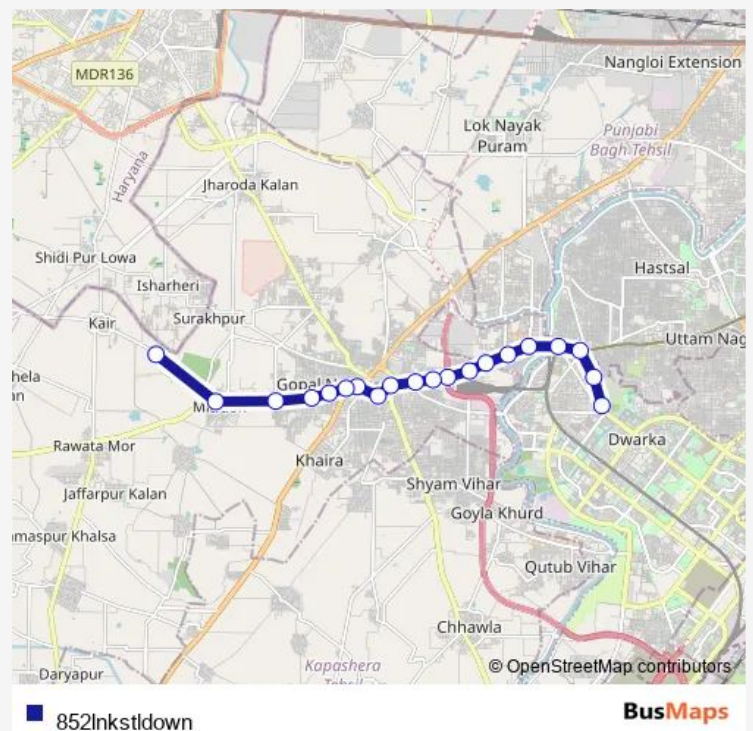

Bus 852Inkstldown

[Go to website](#)

Direction

Nsit (Netaji Subhas Institute) / Sulahkul Mandir — Kair Depot

20 stops

[Open route schedule](#)

Nsit (Netaji Subhas Institute) / Sulahkul Mandir

Suraj Vihar

Kakrola More

Kakrola Bridge

Nangli Dairy

Arjun Park

Nangli Sakrawati Crossing

Nangli Sakrawati

Sai Baba Mandir (Nazafgarh)

Power House Najafgarh

Tuda Mandi

Najafgarh Delhi Gate

Police Station Najafgarh

Najafgarh Dhansa Stand

Khera More / Ghuman Hera Crossing

Prem Nursary

Nanak Piyau

Indra Service Station

Mitraon Village (Kair Village Road)

Kair Depot

Route schedule

Nsit (Netaji Subhas Institute) / Sulahkul Mandir — Kair Depot

Monday 10:55-21:41

Tuesday 10:55-21:41

Wednesday 10:55-21:41

Thursday 10:55-21:41

Friday 10:55-21:41

Saturday 10:55-21:41

Sunday 10:55-21:41

Route info

Direction: Nsit (Netaji Subhas Institute) / Sulahkul Mandir

Stops: 20

Trip Duration: 0 hour 46 min