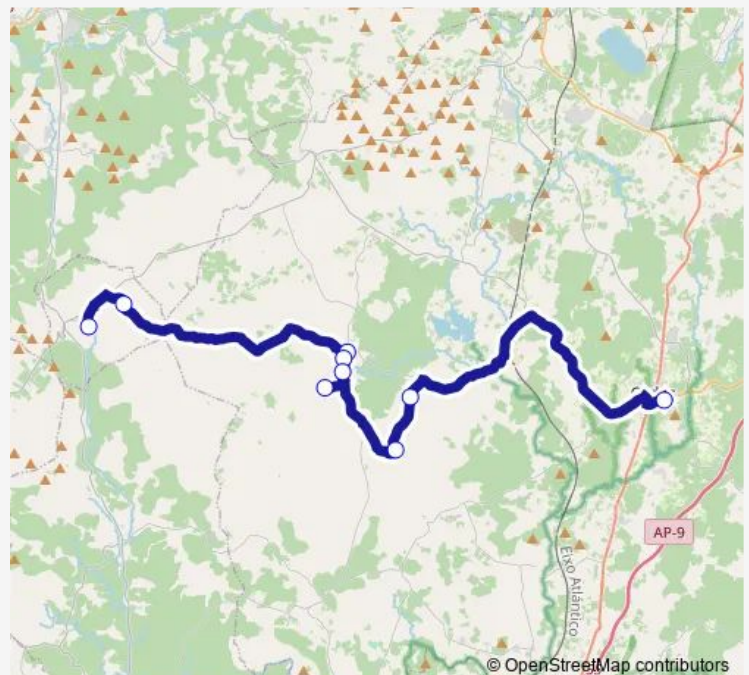

Direction

Brandoñas DE Arriba 21 — Inst. Ordes

9 stops

[Open route schedule](#)

Brandoñas DE Arriba 21

Vilasal

Pontepedra

CPI Pecalama

Seixan

Vilarchán 1

Malvares

Guillufe

Inst. Ordes

Route schedule

Brandoñas DE Arriba 21 — Inst. Ordes

Monday	08:05
Tuesday	08:05
Wednesday	08:05
Thursday	—
Friday	08:05
Saturday	—
Sunday	—

Route info

Direction: Brandoñas DE Arriba 21

Stops: 9

Trip Duration: 0 hour 55 min

Direction

Inst. Ordes — Brandoñas DE Arriba 21

9 stops

[Open route schedule](#)

Brandoñas DE Arriba 21

Route schedule

Inst. Ordes — Brandoñas DE Arriba 21

Monday	18:30
Tuesday	14:50
Wednesday	14:50
Thursday	—
Friday	14:50
Saturday	—
Sunday	—

Route info

Direction: Inst. Ordes

Stops: 9

Trip Duration: 0 hour 55 min