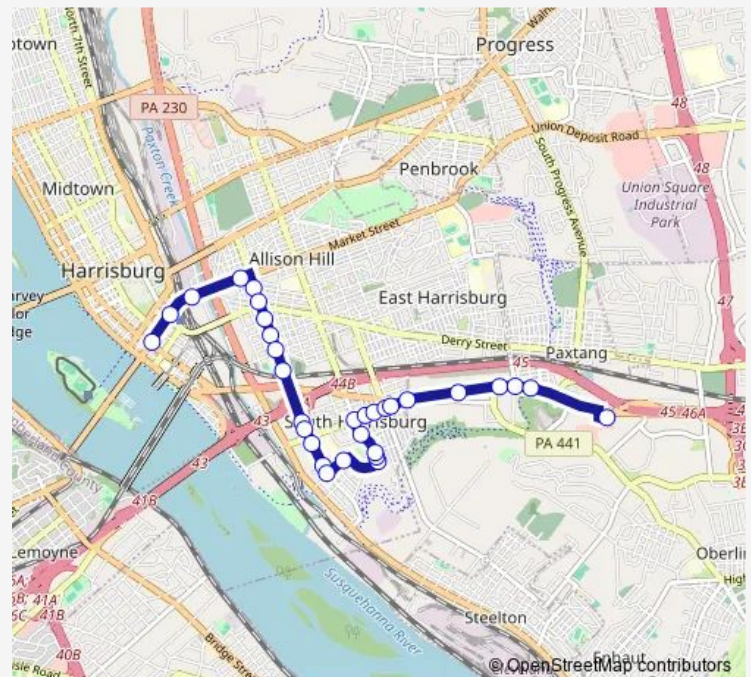

S 17th St & Hanover St (Boys Club)

S 17th St opp. Sumner Rd

S 17th St & Sycamore St

Route schedule

Market Square Transfer Center — Harrisburg Mall

Monday 05:22-16:37

Tuesday 05:22-16:37

Wednesday 05:22-16:37

Thursday 05:22-16:37

Friday 05:22-16:37

Saturday 08:22-17:22

Sunday —

Route info

Direction: Market Square Transfer Center

Stops: 31

Trip Duration: 0 hour 23 min

Paxton St opp. S 29th St

Paxton St opp. S 31st St

Harrisburg Mall

Direction

Uptown Plaza — Market Square Transfer Center

33 stops

[Open route schedule](#)

Uptown Plaza

Sunday —

Route info

Direction: Market Square Transfer Center

Stops: 24

Trip Duration: 0 hour 22 min

6/13 Bus time schedules and route maps are available in an offline PDF at busmaps.com. Use the busmaps.com website to see live bus times, train schedule or subway schedule, and step-by-step directions for all public transit in Harrisburg