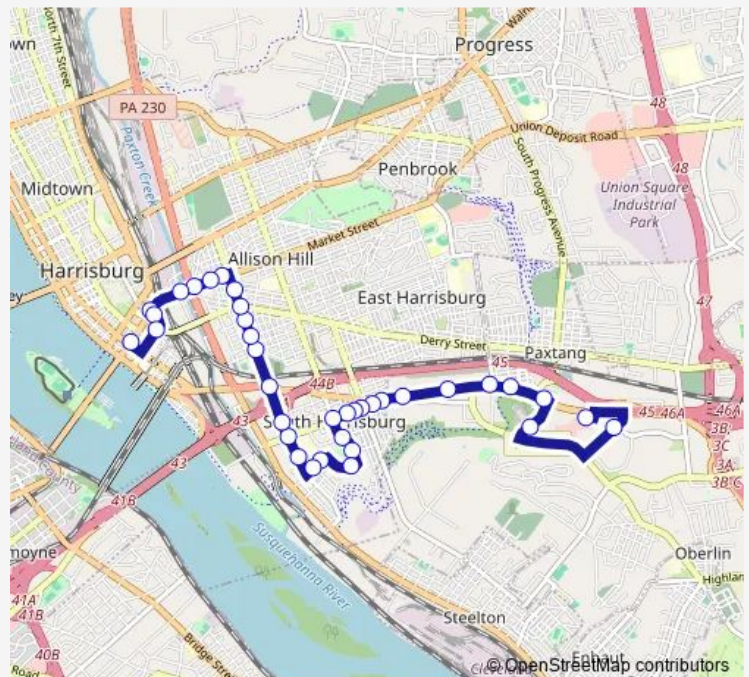

S 17th St & Hanover St (Boys Club)

S 17th St opp. Sumner Rd

S 17th St & Sycamore St

Route schedule

Market Square Transfer Center — Harrisburg Mall

Monday 05:22-16:37

Tuesday 05:22-16:37

Wednesday 05:22-16:37

Thursday 05:22-16:37

Friday 05:22-16:37

Saturday 08:22-17:22

Sunday —

Route info

Direction: Market Square Transfer Center

Stops: 31

Trip Duration: 0 hour 23 min

Paxton St opp. S 29th St

Paxton St opp. S 31st St

Harrisburg Mall

Direction

Uptown Plaza — Market Square Transfer Center

33 stops

[Open route schedule](#)

Uptown Plaza

Sunday —

Route info

Direction: Market Square Transfer Center

Stops: 24

Trip Duration: 0 hour 22 min

6/13 Bus time schedules and route maps are available in an offline PDF at busmaps.com. Use the busmaps.com website to see live bus times, train schedule or subway schedule, and step-by-step directions for all public transit in Harrisburg