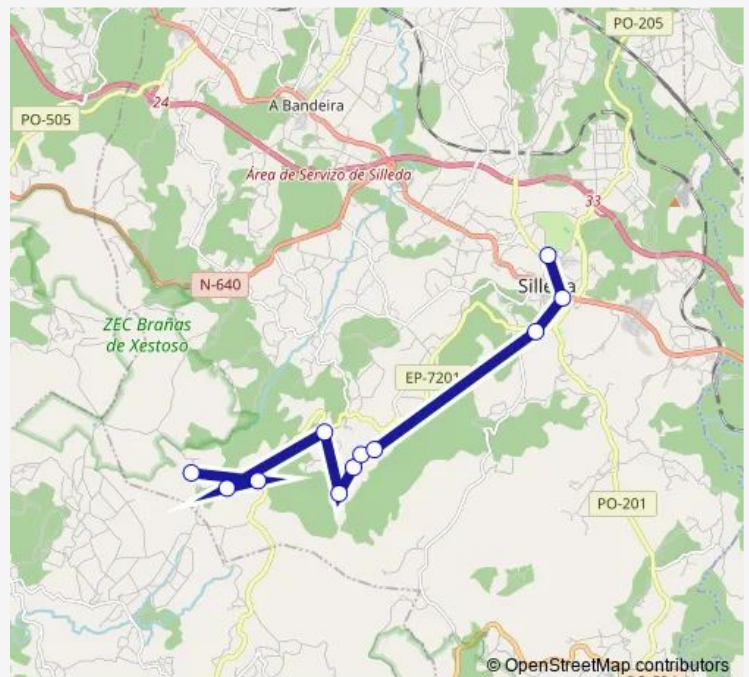

Bus 795 Ceip de Silleda-Xestoso

[Go to website](#)

Direction

Xestoso — Ceip de Silleda

11 stops

[Open route schedule](#)

Xestoso

Vilar

Ceip de Silleda

Route schedule

Xestoso — Ceip de Silleda

Monday 08:10

Tuesday 08:10

Wednesday 08:10

Thursday 08:10

Friday 08:10

Saturday —

Sunday —

Route info

Direction: Xestoso

Stops: 11

Trip Duration: 0 hour 40 min

795 — Ceip de Silleda-Xestoso

795 Bus time schedules and route maps are available in an offline PDF at busmaps.com. Use the busmaps.com website to see live bus times, train schedule or subway schedule, and step-by-step directions for all public transit in Silleda