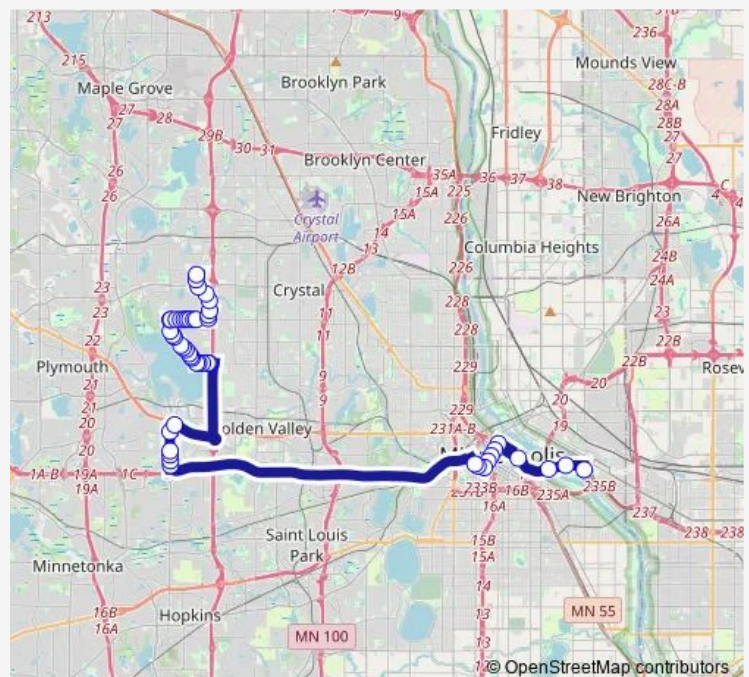

Zachary Lane (Co Rd 73) & Sunset Trail

Station 73 P&R & #10905 Hwy 55

26th Ave N & Kilmer Lane

26th Ave N & Lancaster Lane

26th Ave N & Nathan Lane

26th Ave N & Pilgrim Lane

Route schedule

Oak St SE & Delaware St SE — 45th Ave N & Nathan Lane

Monday 12:01-14:01

Tuesday 12:01-14:01

Wednesday 12:01-14:01

Thursday 12:01-14:01

Friday 12:01-14:01

Saturday —

Sunday —

Route info

Direction: Oak St SE & Delaware St SE

Stops: 48

Trip Duration: 0 hour 59 min

795

26th Ave N & Medicine Ridge Rd

Medicine Ridge Rd & Revere Lane

Medicine Ridge Rd & 27th Ave N

Medicine Ridge Rd & 28th Ave N

Medicine Ridge Rd & 29th Ave N

Medicine Ridge Rd & Medicine Lake Blvd

Medicine Lake Blvd E & 30th Ave N

Medicine Lake Blvd E & 32nd Ave N

Medicine Lake Blvd E & 34th Ave N

Medicine Lake Blvd E & Missions Center