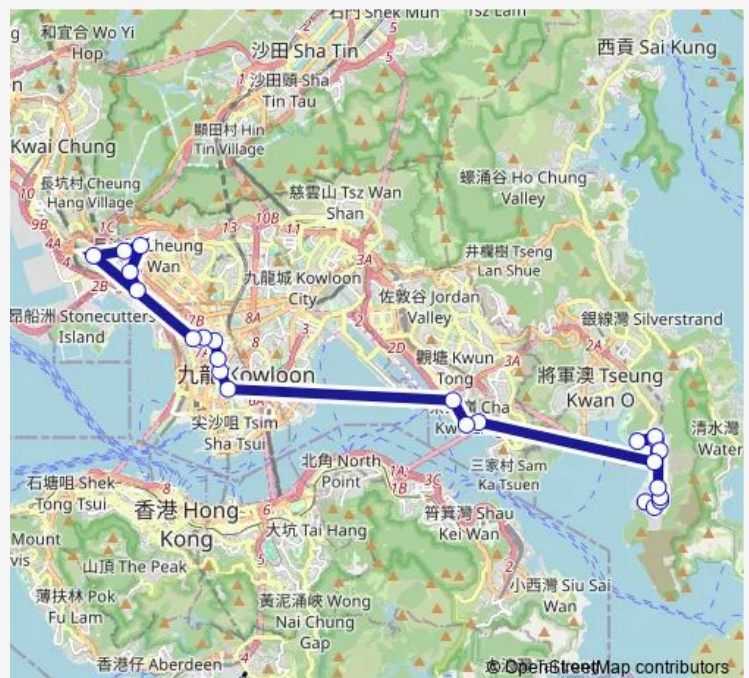

### Route info

Direction: [Ctb] Tseung Kwan O Industrial Estate[[Kmb] T.K.O. Industrial Est. BUS Terminus

Stops: 25

Trip Duration: 1 hour 11 min

[Ctb] WAI LOK Street, WAI YIP Street[[Kmb] WAI LOK Street, Kwun Tong