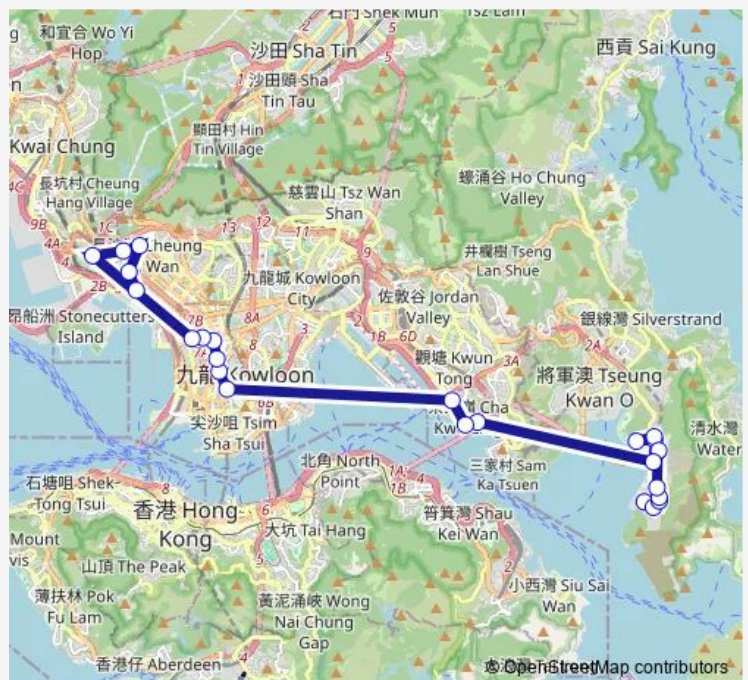

[Ctb] Wings AT SEA Lohas Park, WAN O Road[[Kmb+Ctb] WAN O Road/
Wings AT SEA Lohas Park, WAN O Road[[Kmb] WAN O Road

[Ctb] LAM TIN Interchange[[Kmb] Tseung Kwan O - LAM TIN Tunnel Bbi

[Ctb] CHA KWO Ling Road[[Kmb] CHA KWO Ling Road

Route schedule

[Ctb] Tseung Kwan O Industrial Estate[[Kmb] T.K.O. Industrial Est. BUS Terminus — [Ctb] HOI TAT Estate[[Kmb] Cheung SHA WAN (HOI TAT Estate) BUS Terminus

Monday	07:30-08:10
Tuesday	07:30-08:10
Wednesday	07:30-08:10
Thursday	07:30-08:10
Friday	07:30-08:10
Saturday	—
Sunday	—

Route info

Direction: [Ctb] Tseung Kwan O Industrial Estate[[Kmb] T.K.O. Industrial Est. BUS Terminus

Stops: 25

Trip Duration: 1 hour 8 min

795 — Tseung Kwan O Industrial Estate - Cheung SHA WAN (HOI Tat) **BusMaps**