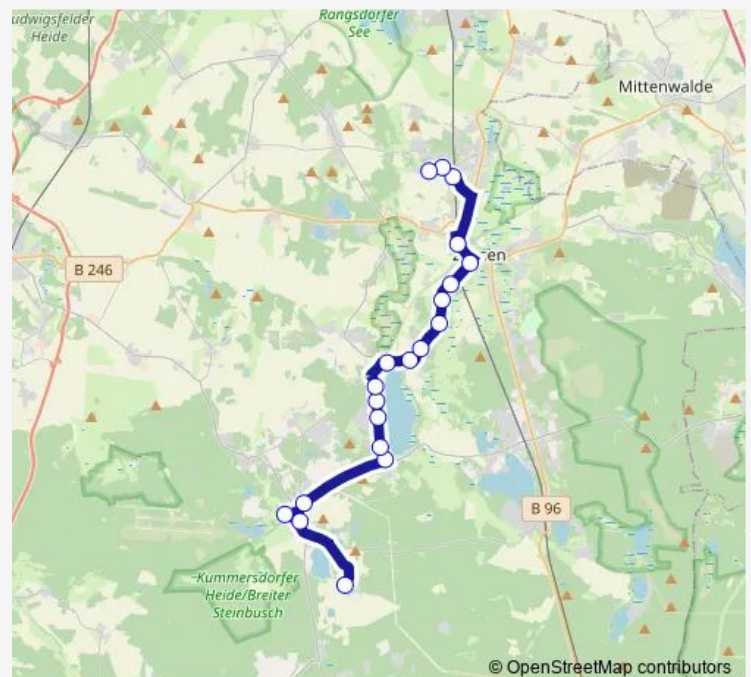

Direction

Fernneuendorf, Dorfplatz — Dabendorf, Campus

20 stops

[Open route schedule](#)

Fernneuendorf, Dorfplatz

Sperenberg, Karl-Fiedler-Str.

Sperenberg, Schule

Sperenberg, Klausdorfer Chaussee

Zossen, Wehrdamm

Zossen, Johnepark

Zossen, Th.-Müntzer-Str.

Zossen, Luckenwalder Str.

Zossen, Bahnhof

Dabendorf, Bahnhof

Dabendorf, Dorfanger

Dabendorf, Campus

Route schedule

Fernneuendorf, Dorfplatz — Dabendorf, Campus

Monday 06:40

Tuesday 06:40

Wednesday 06:40

Thursday 06:40

Friday 06:40

Saturday —

Sunday —

Route info

Direction: Fernneuendorf, Dorfplatz

Stops: 20

Trip Duration: 0 hour 56 min

795 Bus time schedules and route maps are available in an offline PDF at busmaps.com. Use the busmaps.com website to see live bus times, train schedule or subway schedule, and step-by-step directions for all public transit in Mittenwalde