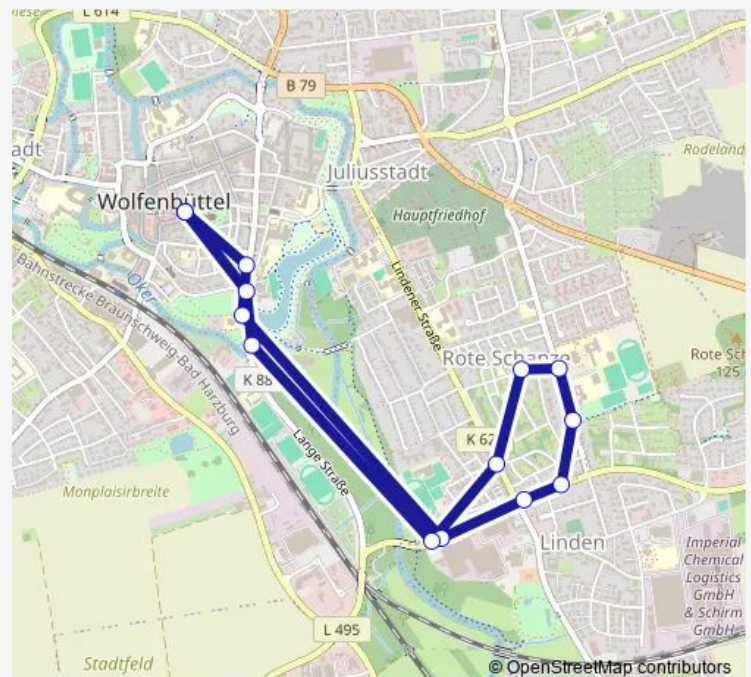

Direction

Wolfenbüttel, Kornmarkt — Wolfenbüttel, Kornmarkt

14 stops

[Open route schedule](#)

Wolfenbüttel, Kornmarkt

Wolfenbüttel, Lange Straße

Wolfenbüttel, Stadtbad Okeraue

Wolfenbüttel, Lindenhalle

Wolfenbüttel, Lindener Straße

Wolfenbüttel, Halberstädter Str.

Wolfenbüttel, Am Feldweg

Wolfenbüttel, Cranachschule

Wolfenbüttel, Altenheim Im Kamp

Wolfenbüttel, Rubensstraße

Wolfenbüttel, Lindenhalle

Wolfenbüttel, Stadtbad Okeraue

Wolfenbüttel, Lange Straße

Wolfenbüttel, Kornmarkt

Route schedule

Wolfenbüttel, Kornmarkt — Wolfenbüttel, Kornmarkt

Monday 05:30-22:15

Tuesday 05:30-22:15

Wednesday 05:30-22:15

Thursday 05:30-22:15

Friday 05:30-22:15

Saturday 06:00-22:15

Sunday 08:15-19:15

Route info

Direction: Wolfenbüttel, Kornmarkt

Stops: 14

Trip Duration: 0 hour 18 min

795 Bus time schedules and route maps are available in an offline PDF at busmaps.com. Use the busmaps.com website to see live bus times, train schedule or subway schedule, and step-by-step directions for all public transit in Wolfenbuettel