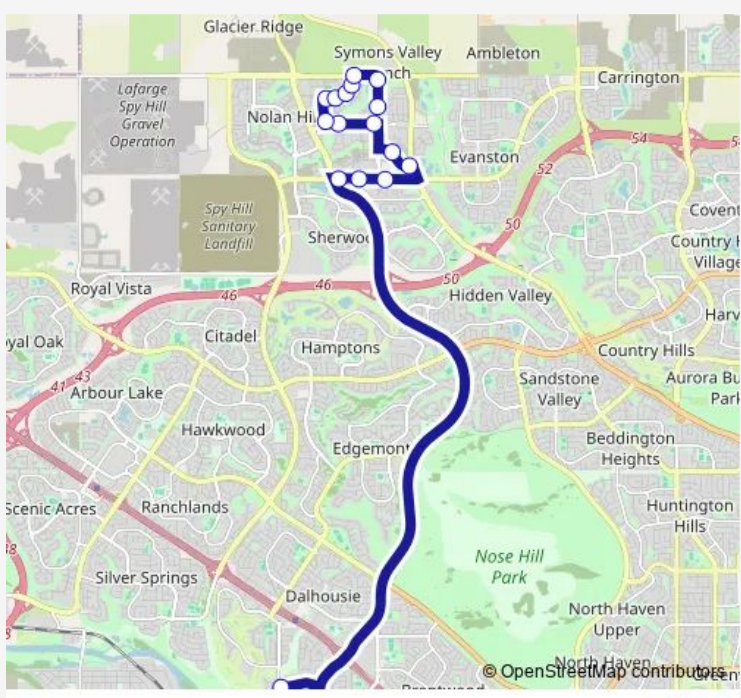

**Bus 795 F.E. Osborne/ Sagehill**

[Go to website](#)

**Direction**  
 EB Varsity DR @ 53 ST Nw — SB Sage Hill DR @ Sage Hill WY Nw

16 stops

[Open route schedule](#)

- EB Varsity DR @ 53 ST Nw
- EB Symons Valley PY @ Shaganappi TR Nw
- EB Symons Valley PY @ Kincora GA Nw
- EB Symons Valley PY @ 37 ST Nw
- WB Sage Hill Dr @ Symons Valley Rd Nw
- WB Sage Hill DR @ Sage Hill GD Nw
- WB Sage Valley Blvd @ Sage Hill Dr Nw
- WB Sage Valley BV @ Sage Valley RD Nw
- NB Sage Valley RD @ Sage Valley BV Nw
- EB Sage Valley DR @ Sage Valley RD Nw
- EB Sage Valley DR @ Sage Valley GR Nw
- NB Sage Valley DR NW @ S.Leg Sage Valley PA Nw
- NB Sage Valley DR NW @ N.Leg Sage Valley PA Nw
- EB 144 AV NW @ Sage Valley DR Nw
- SB Sage Hill DR @ 144 AV Nw
- SB Sage Hill DR @ Sage Hill WY Nw

**Route schedule**  
 EB Varsity DR @ 53 ST Nw — SB Sage Hill DR @ Sage Hill WY Nw

Monday	14:50
Tuesday	14:50
Wednesday	14:50
Thursday	14:50
Friday	12:10
Saturday	—
Sunday	—

**Route info**

Direction: EB Varsity DR @ 53 ST Nw

Stops: 16

Trip Duration: 0 hour 31 min

■ 795 — F.E. Osborne/ Sagehill **BusMaps**

## Direction

WB Sage Hill Dr @ Symons Valley Rd Nw — EB Varsity DR @ 53 ST Nw

15 stops

[Open route schedule](#)

WB Sage Hill Dr @ Symons Valley Rd Nw

WB Sage Hill DR @ Sage Hill GD Nw

WB Sage Valley Blvd @ Sage Hill Dr Nw