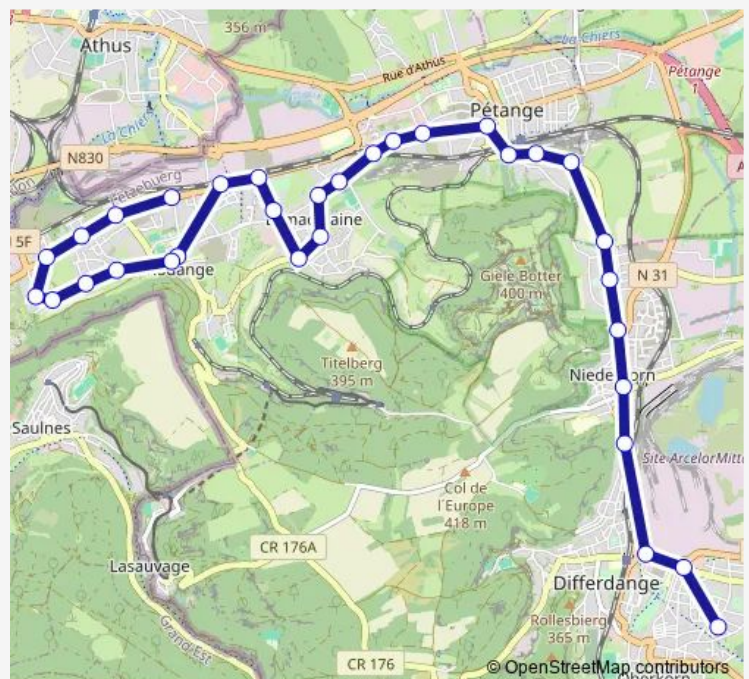

Direction

LMA, annexe Jenker — Rodange, Gendarmerie

32 stops

[Open route schedule](#)

LMA, annexe Jenker

Differdange, Fousbann rue Emile Mark

Differdange, Arbed

Differdange, Honsbësich

Lamadelaine, Avenue de la Gare

Route schedule

LMA, annexe Jenker — Rodange, Gendarmerie

Monday 14:50

Tuesday 14:50

Wednesday 14:50

Thursday 14:50

Friday 14:50

Saturday —

Sunday —

Route info

Direction: LMA, annexe Jenker

Stops: 32

Trip Duration: 0 hour 31 min

795

Rodange, op der Gare

Rodange, Am Duerf

Rodange, Klopp

Rodange, Waeschbur

Rodange, Croix St. Pierre

Rodange, Siole

Rodange, Fontaine d'Olière

Rodange, Fonderie

Rodange, Cité à la Wissi