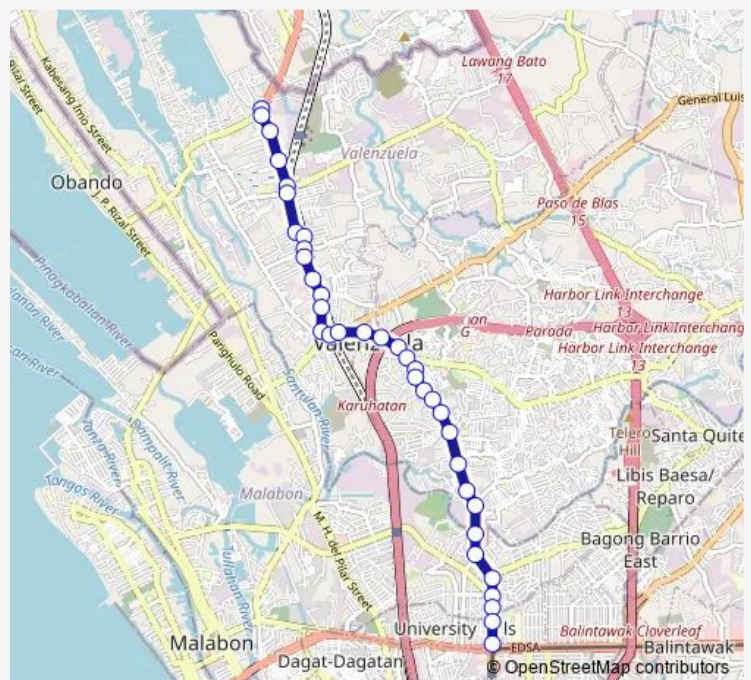

Mananday Tricycle and Pedicab Terminal, Macarthur Highway, Malanday, Valenzuela City

Mercury Drug Store, Macarthur Highway, Malanday, Valenzuela City

Marisyl School, Macarthur Highway, Malanday Valenzuela City

Jolibee, Macarthur Highway, Malinta, Valenzuela City

Route schedule

Mananday Tricycle and Pedicab Terminal, Macarthur Highway, Malanday, Valenzuela City — Bonifacio Market, Macarthur Highway, Caloocan City

Monday	00:00
Tuesday	00:00
Wednesday	00:00
Thursday	00:00
Friday	00:00
Saturday	00:00
Sunday	00:00

Route info

Direction: Mananday Tricycle and Pedicab Terminal, Macarthur Highway, Malanday, Valenzuela City

Stops: 36

Trip Duration: 0 hour 39 min

■ Monumento Malanday

Malinta Elementary School, Macarthur Highway, Malinta,
Valenzuela City

Macarthur Highway / Maysan Road Intersection, Malinta,
Valenzuela City

Flying V Gas, Macarthur Highway, Valenzuela City