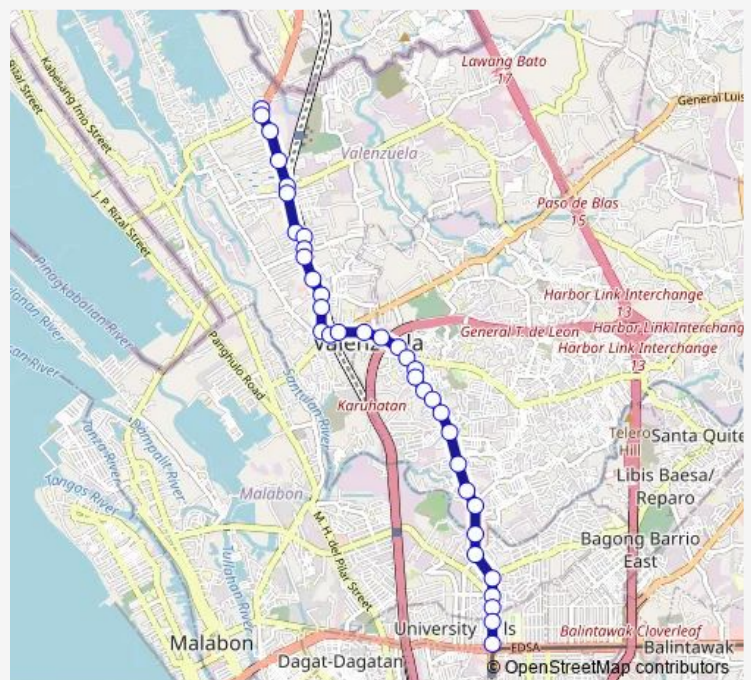

Mananday Tricycle and Pedicab Terminal, Macarthur Highway, Malanday, Valenzuela City

Mercury Drug Store, Macarthur Highway, Malanday, Valenzuela City

Marisyl School, Macarthur Highway, Malanday Valenzuela City

Jolibee, Macarthur Highway, Malinta, Valenzuela City

Route schedule

Mananday Tricycle and Pedicab Terminal, Macarthur Highway, Malanday, Valenzuela City — Bonifacio Market, Macarthur Highway, Caloocan City

Monday	00:00
Tuesday	00:00
Wednesday	00:00
Thursday	00:00
Friday	00:00
Saturday	00:00
Sunday	00:00

Route info

Direction: Mananday Tricycle and Pedicab Terminal, Macarthur Highway, Malanday, Valenzuela City

Stops: 36

Trip Duration: 0 hour 39 min

■ Monumento Malanday

Malinta Elementary School, Macarthur Highway, Malinta,
Valenzuela City

Macarthur Highway / Maysan Road Intersection, Malinta,
Valenzuela City

Flying V Gas, Macarthur Highway, Valenzuela City