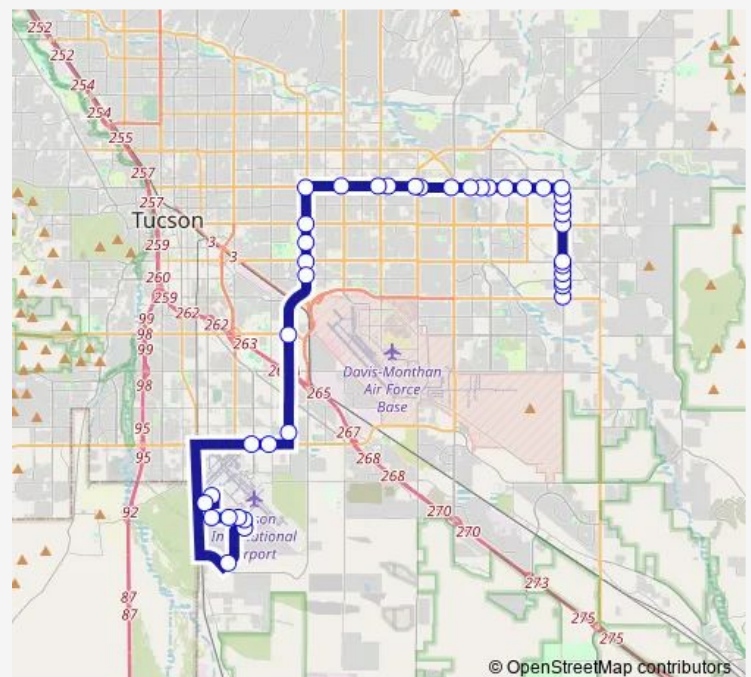

Thursday 04:44-05:44

Friday 04:44-05:44

Saturday —

Sunday —

Route info

Direction: Harrison/Golf Links (Ne)

Stops: 40

Trip Duration: 1 hour 6 min

201X — Eastside-Aero Park Express

BusMaps

© OpenStreetMap contributors

Speedway/Craycroft (Nw)

Speedway/Swan (Nw)

Alvernon/Speedway (Sw)

Alvernon/Broadway (Sw)

Alvernon/Hayne (Sw)

Alvernon/22nd St (Sw)

Alvernon/32nd St (Nw)

Palo Verde/Ajo (Sw)

Palo Verde/Hemisphere (Sw)

Valencia/Country Club (Nw)

Valencia/Tucson Blvd (Nw)

Bombardier/Aeropark Blvd (Inside)

Aero Park BI/Flight Safety (In Front)

Friday 15:30-16:30

Saturday —

Sunday —

Route info

Direction: Raytheon/World View (In Front)

Stops: 39

Trip Duration: 1 hour 14 min

Speedway/Pantano (Se)