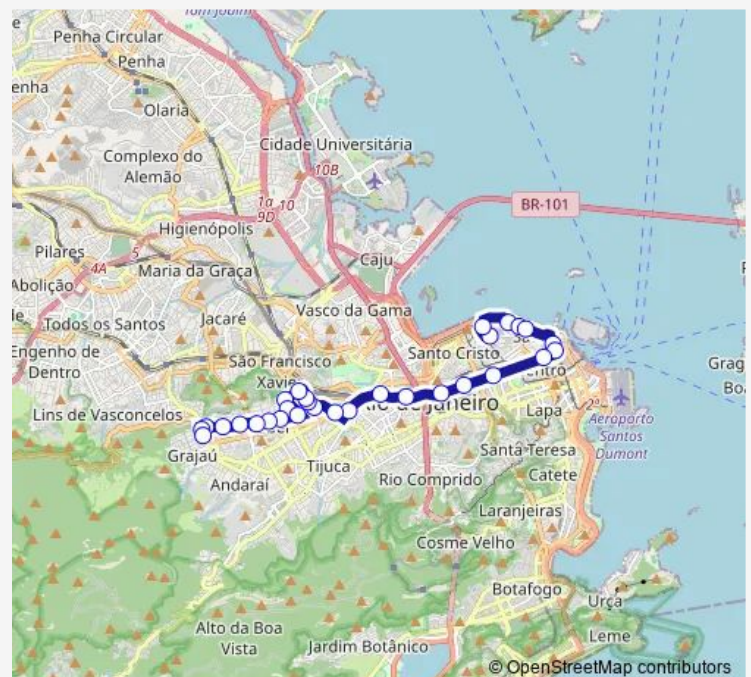

### Route schedule

Ponto Final: Vila Isabel — João Álvares

Monday 00:00

Tuesday 00:00

Wednesday 00:00

Thursday 00:00

Friday 00:00

Saturday 00:00

### Route info

Direction: Ponto Final: Vila Isabel

Stops: 29

Trip Duration: 0 hour 31 min

LECD102 — Vila Isabel - Gamboa

BRS 1,2,5: Passos

Igreja Nossa Senhora da Candelária

Miguel Couto

## Direction

João Álvares — Ponto Final: Vila Isabel

30 stops

[Open route schedule](#)

João Álvares

Mortona

Moinho Fluminense

Hospital dos Servidores

## Route info

Direction: João Álvares

Stops: 30

Trip Duration: 0 hour 33 min

BRS 4,5,I: Petrocochino

BRS 4,5,I: Inca

BRS 2,5,7,I: Barão do Bom Retiro

Visconde de Santa Isabel