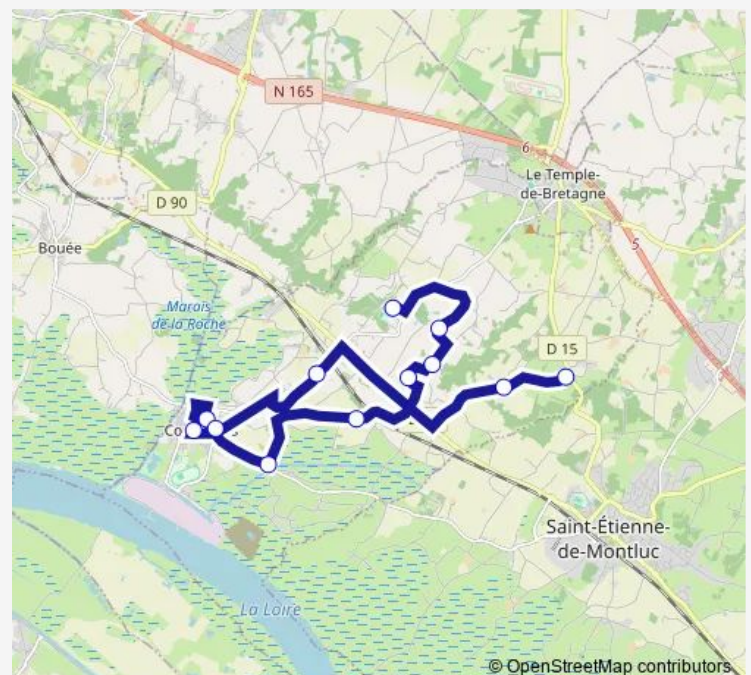

Glaciere la - Cordemais

Col Paul Gauguin - Cordemais

Route schedule

7 Moulins les - St Etienne de Mon — Col Paul Gauguin - Cordemais

Monday 07:08

Tuesday 07:08

Wednesday 07:08

Thursday 07:08

Friday 07:08

Saturday —

Sunday —

Route info

Direction: 7 Moulins les - St Etienne de Mon

Stops: 20

Trip Duration: 0 hour 44 min

Direction

La Hautardière - St Etienne de Montluc — Col Paul Gau-
guin - Cordemais

10 stops

[Open route schedule](#)

La Hautardière - St Etienne de Montluc

Rue de Nantes - Lr St Etienne Mtl

Goupil/Temple le - St Etienne