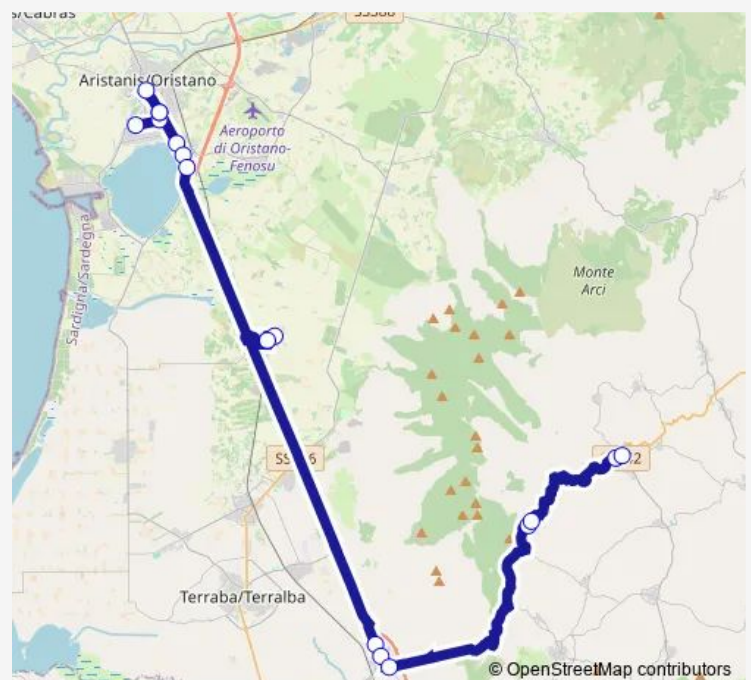

**Direction**Ales Corso Gramsci 20 — Genuri VIA SAN Gaspare  
23-Fr.23

10 stops

[Open route schedule](#)

Ales Corso Gramsci 20

Ales VIA Amsicora 37

Ales Corso Umberto I 132

Curcuris

Figu

## Route schedule

Ales Corso Gramsci 20 — Genuri VIA SAN Gaspare  
23-Fr.23

Monday 12:00

Tuesday 12:00

Wednesday 12:00

Thursday 12:00

Friday 12:00

Saturday 12:00

## Route info

Direction: Ales Corso Gramsci 20

Stops: 10

Trip Duration: 0 hour 19 min

## Route info

Direction: Genuri VIA SAN Gaspare 23-Fr.23

Stops: 9

Trip Duration: 0 hour 17 min