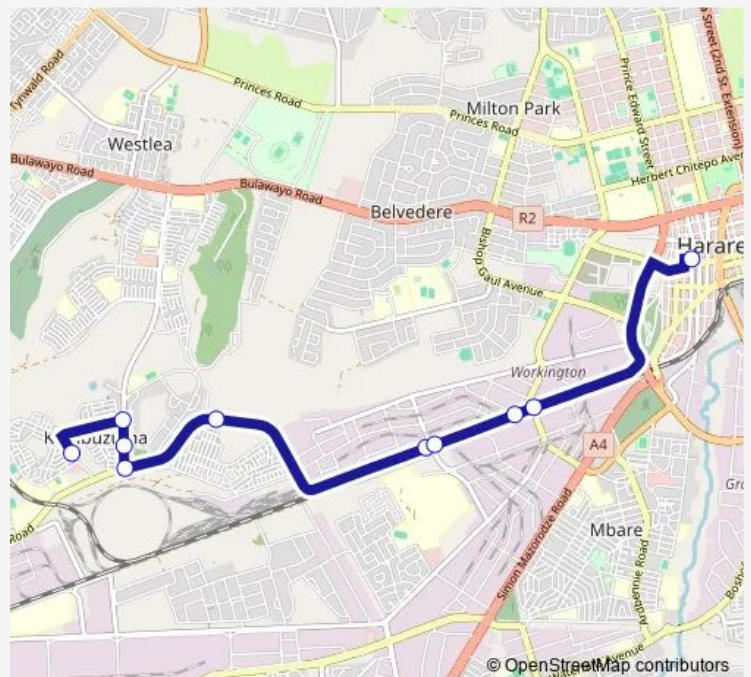

Direction

Kambuzuma 3 Shops — Chinhoyi Street Hub

10 stops

[Open route schedule](#)

Kambuzuma 3 Shops

Corner Westwood Drive and Kambuzuma Drive

Corner Fura Avenue and Westwood Drive

Red Cross National Training Centre

Kambuzuma Road Stop

Gain Cash and Carry, Lytton Road

Whelson Transport, Corner Charing Cross and Lytton Road

Corner Bristol Road and Lytton Road

Imperial Plastics

Chinhoyi Street Hub

Route schedule

Kambuzuma 3 Shops — Chinhoyi Street Hub

Monday	14:42
Tuesday	14:42
Wednesday	14:42
Thursday	14:42
Friday	14:42
Saturday	14:42
Sunday	14:42

Route info

Direction: Kambuzuma 3 Shops

Stops: 10

Trip Duration: 0 hour 32 min

Kambuzuma 3 Shops to Albion Hub