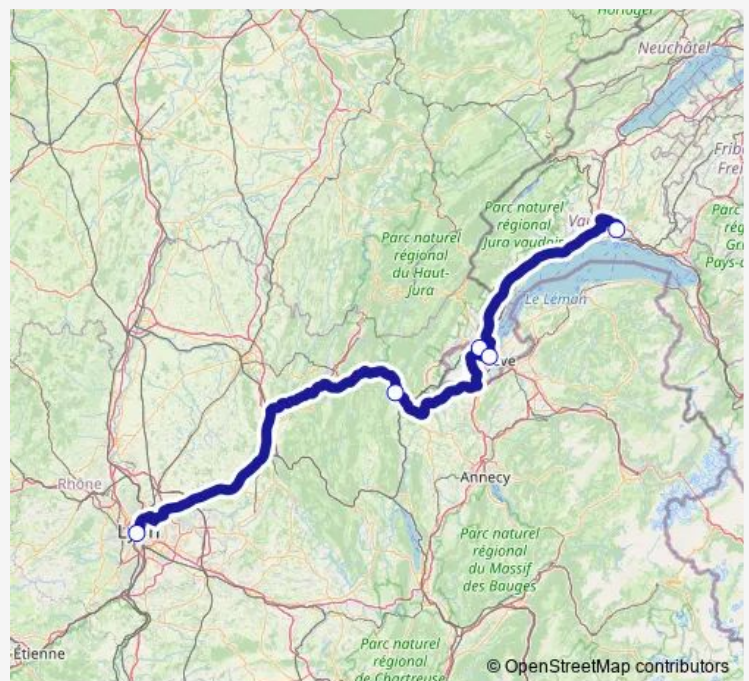

**Direction**

Lyon (Perrache Bus Station) — Lausanne (P+R Vélo-drome)

5 stops

[Open route schedule](#)

Lyon (Perrache Bus Station)

Bellegarde - Valsérhône (Péage Vouvray)

Geneva Airport (Bus Station)

Geneva (central bus station)

## Route schedule

Lyon (Perrache Bus Station) — Lausanne (P+R Vélo-drome)

Monday	10:15
Tuesday	—
Wednesday	—
Thursday	—
Friday	10:15
Saturday	10:15
Sunday	10:15

## Route info

Direction: Lyon (Perrache Bus Station)

Stops: 5

Trip Duration: 3 hour 35 min

Lyon (Perrache Bus Station)