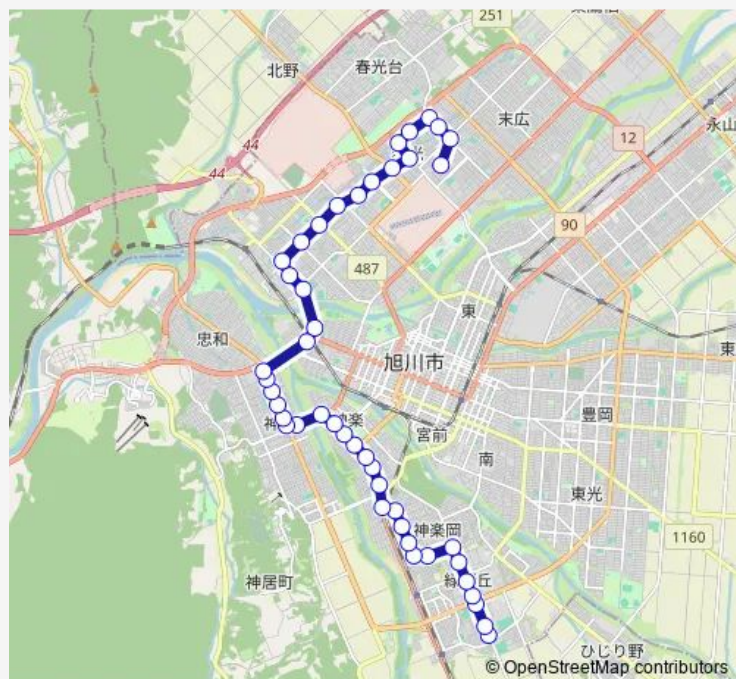

Thursday 07:03-15:50

Friday 07:03-15:50

Saturday —

Sunday —

Route info

Direction: 春光バスセンター

Stops: 45

Trip Duration: 1 hour 10 min

Monday 07:13-19:25

Tuesday 07:13-19:25

Wednesday 07:13-19:25

Thursday 07:13-19:25

Friday 07:13-19:25

Saturday —

Sunday —

Route info