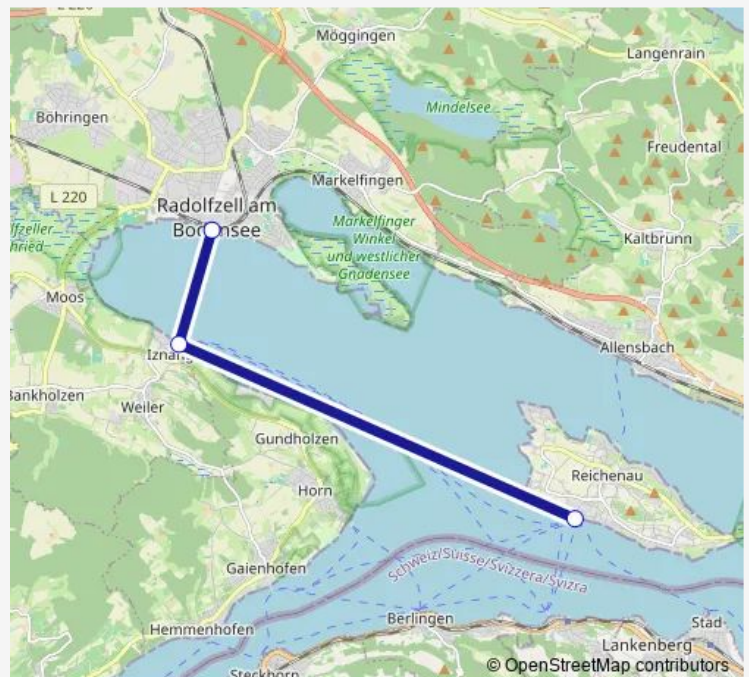

Ferry 614 BAT 614

[Go to website](#)

Direction

undefined — undefined

0 stops

[Open route schedule](#)

Route schedule

undefined — undefined

Monday	10:50
Tuesday	—
Wednesday	10:50
Thursday	10:50
Friday	10:50
Saturday	10:50
Sunday	10:50

Route info

Direction:

Stops: 0

Trip Duration: — min

■ 614 — BAT 614

614 Ferry time schedules and route maps are available in an offline PDF at busmaps.com. Use the busmaps.com website to see live bus times, train schedule or subway schedule, and step-by-step directions for all public transit in Radolfzell