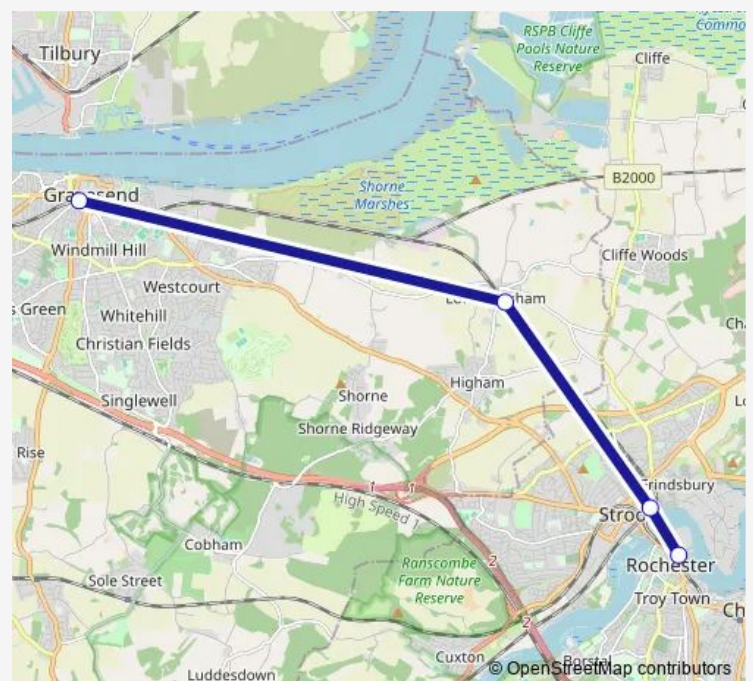

Rail Replacement Bus Service TI:Rtr->Grv TL replacement bus service from RTR to Grv

[Go to website](#)

Direction

Rochester — Gravesend

4 stops

[Open route schedule](#)

Rochester

Strood

Higham

Gravesend

Route schedule

Rochester — Gravesend

Monday —

Tuesday —

Wednesday —

Thursday —

Friday —

Saturday —

Sunday

23:13

Route info

Direction: Rochester

Stops: 4

Trip Duration: 0 hour 37 min

■ TI:Rtr->Grv — TL replacement bus service from RTR to Grv **BusMaps**

Tl:Rtr->Grv Rail Replacement Bus Service time schedules and route maps are available in an offline PDF at busmaps.com. Use the busmaps.com website to see live bus times, train schedule or subway schedule, and step-by-step directions for all public transit in Rochester