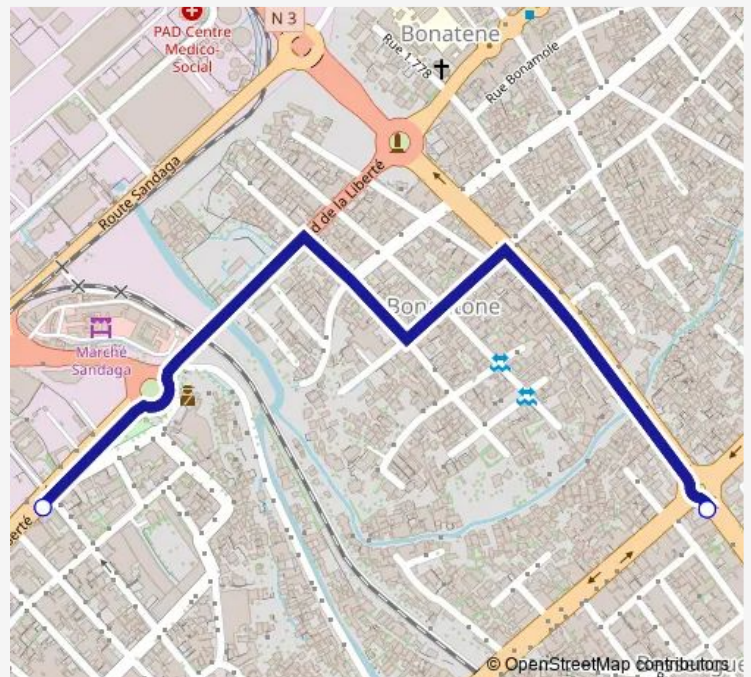

### Direction

Universite de Doula Ecoles Doctorales — Feu Rouge Bessenguè

2 stops

[Open route schedule](#)

Universite de Doula Ecoles Doctorales

Feu Rouge Bessenguè

### Route schedule

Universite de Doula Ecoles Doctorales — Feu Rouge Bessenguè

Monday 10:29

Tuesday 10:29

Wednesday 10:29

Thursday 10:29

Friday 10:29

Saturday 10:29

### Route info

Direction: Universite de Doula Ecoles Doctorales

Stops: 2

Trip Duration: 0 hour 6 min

Immeuble Socacar to Feu rouge Bessenguè

Communal Taxi Service time schedules and route maps are available in an offline PDF at [busmaps.com](https://busmaps.com). Use the [busmaps.com](https://busmaps.com) website to see live bus times, train schedule or subway schedule, and step-by-step directions for all public transit in Douala