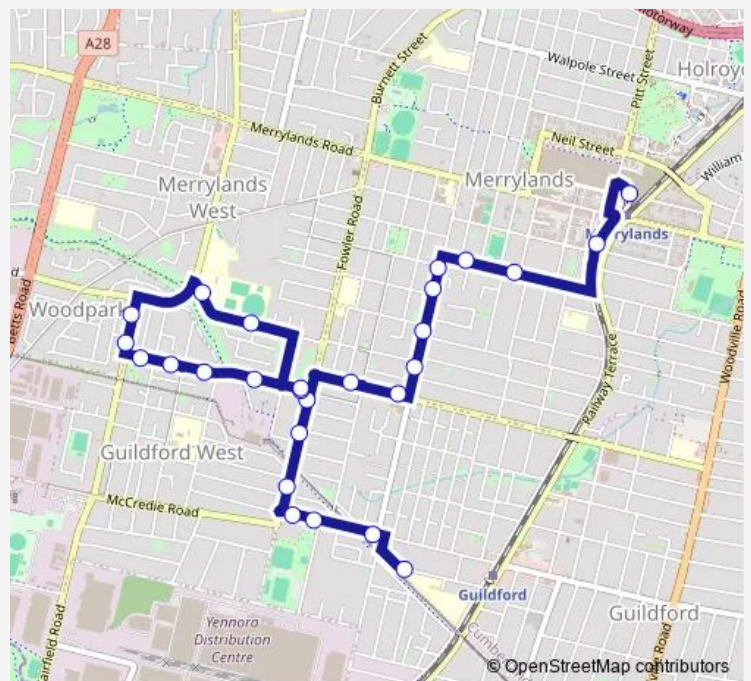

Fowler Rd Opp Arnett Park

Albert St After Fowler Rd

Albert St Before Frank St

Albert St After Palmer St

Albert St Opp Albert St Shops

Albert Street Park, Albert St

Fairfield Rd At Kerrie St

Fairfield Rd Before Woodpark Rd

Merrylands High School, Bristol St

Bristol St Opp Bettina St

Albert St Before Fowler Rd

Hawksview St At Villiers St

Hawksview St Before Chetwynd Rd

Chetwynd Rd At Charlotte St

Route schedule

St Patrick's Primary School, Calliope St — Merrylands Interchange, Terminal PI - Stand 3

Monday	14:51
Tuesday	14:51
Wednesday	14:51
Thursday	14:51
Friday	14:51
Saturday	—
Sunday	—

Route info

Direction: St Patrick's Primary School, Calliope St

Stops: 27

Trip Duration: 0 hour 22 min

9836 — St Patrick's Primary School Guildford to Merrylands via Woodpark

Chetwynd Rd At Matthew St

Morris St Park, Chetwynd Rd

Chetwynd Rd At Desmond St

St Ann St Opp Styles Pl

St Ann St At Addlestone Rd

Merrylands RSL Club, Military Rd

Merrylands Interchange, Terminal Pl - Stand 3