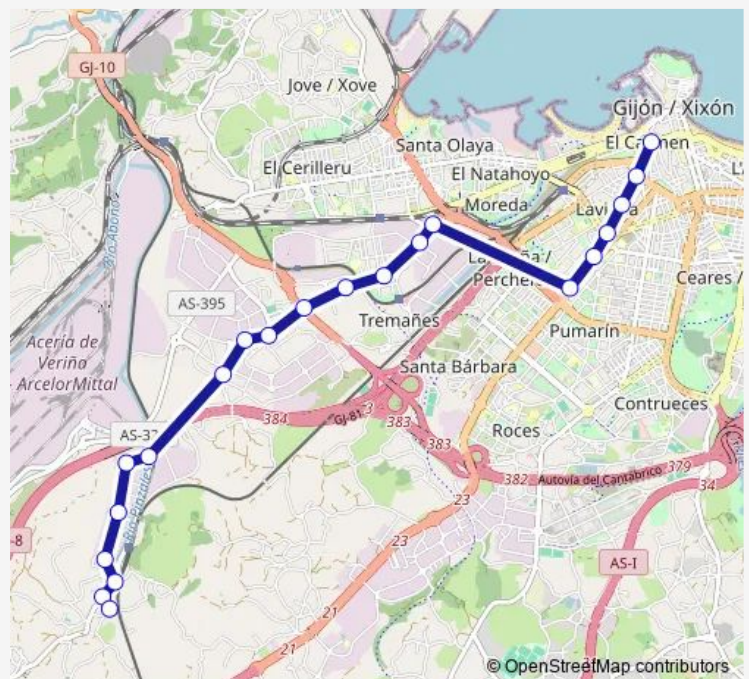

[SOTIELLO] La Curva [CTA 06760]

[SOTIELLO] La Tejera de Sotiello [CTA 06758]

Route schedule

[GIJÓN/XIXÓN] Álvarez Garaya [CTA 06657] — [SOTIELLO] Sotiello [CTA 06786]

Monday 06:30-07:30

Tuesday 06:30-07:30

Wednesday 06:30-07:30

Thursday 06:30-07:30

Friday 06:30-07:30

Saturday —

Sunday —

Route info

Direction: [GIJÓN/XIXÓN] Álvarez Garaya [CTA 06657]

Stops: 21

Trip Duration: 0 hour 0 min

Direction

[BELOÑO] Cenero Iglesia [CTA 06756] — [GIJÓN/XIXÓN] Álvarez Garaya [CTA 06652]

21 stops

[Open route schedule](#)

[BELOÑO] Cenero Iglesia [CTA 06756]

[SOTIELLO] La Tejera de Sotiello [CTA 06757]

Monday 22:00

Tuesday 22:00

Wednesday 22:00

Thursday 22:00

Friday 22:00

Saturday —

Sunday —

Route info