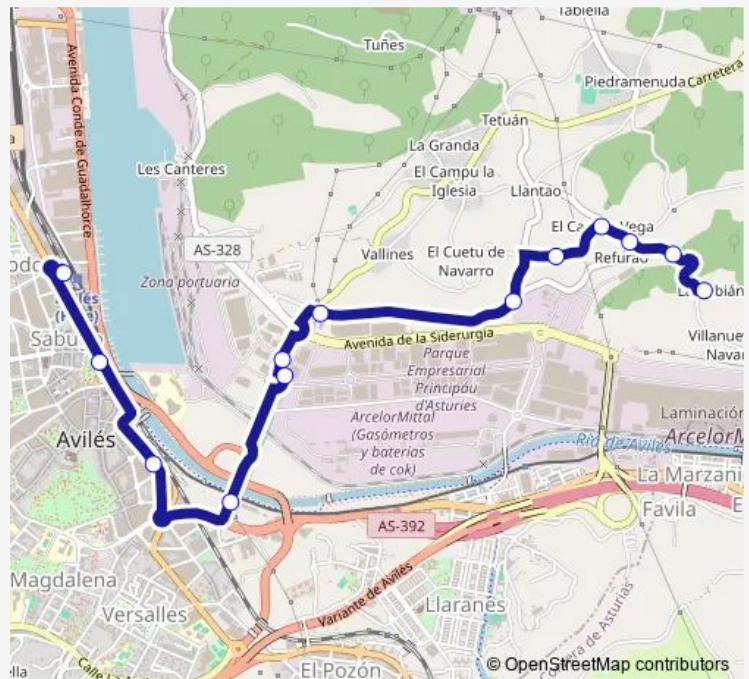

[Avilés] Parque del Muelle [Cta 00205]

[Avilés] Llano Ponte [Cta 00207]

[Avilés] Puente Azud [Cta 00208]

[AVILÉS] Parque Empresarial PEPA [CTA 07918]

[Avilés] La Palmera [Cta 01562]

[Avilés] San Sebastián 2 [Cta 00247]

[Retumés, EL] El Retumés [Cta 00257]

[Cabián, LA] La Cabián [Cta 00260]

Route schedule

[Avilés] Estación Bus Avilés [Cta 00161] — [Cabián, LA] La Cabián [Cta 00260]

Monday 14:20

Tuesday 14:20

Wednesday 14:20

Thursday 14:20

Friday 14:20

Saturday —

Sunday —

Route info

Direction: [Avilés] Estación Bus Avilés [Cta 00161]

Stops: 13

Trip Duration: 0 hour 15 min

■ L14 — L14 - Avilés-Fondo Valliniello

L14 Bus time schedules and route maps are available in an offline PDF at busmaps.com. Use the busmaps.com website to see live bus times, train schedule or subway schedule, and step-by-step directions for all public transit in Corvera de Asturias