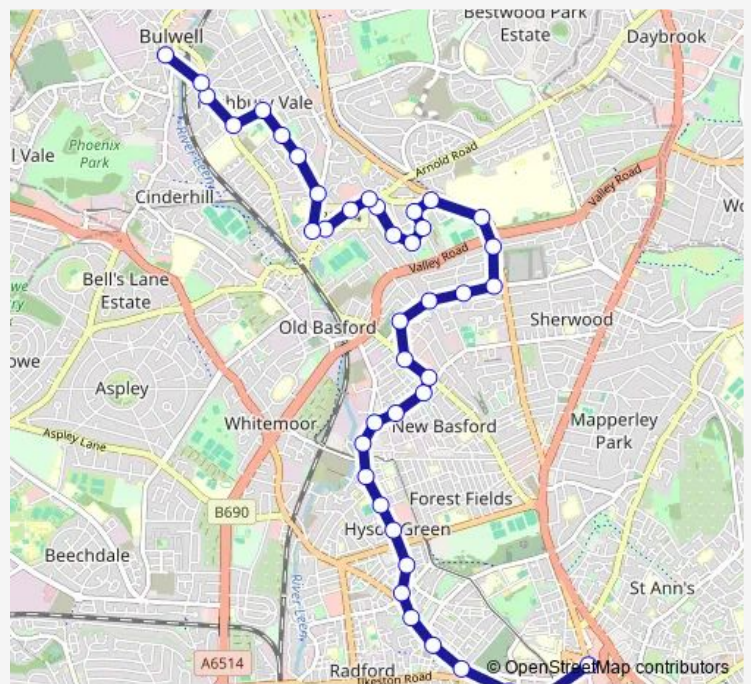

**Bus L14 Nottingham - Basford - Bulwell [locallink]**

[Go to website](#)

**Direction**  
 Victoria Centre — Bulwell Bus Station  
 41 stops  
[Open route schedule](#)

- Victoria Centre
- Upper Parliament Street
- Cathedral
- Canning Circus
- Boden Street
- Peveril Street
- Bentinck Road
- Claypole Road
- ASDA
- Selhurst Street
- Bobbers Mill Road
- Wilkinson Street
- Draymans Mews
- Mount Street
- Monsall Street
- Haydn Road
- Zulu Road
- Westbury Road
- Rockford Road
- Retford Road
- Wimbledon Road

Route schedule  
 Victoria Centre — Bulwell Bus Station

Monday	07:20-17:35
Tuesday	07:20-17:35
Wednesday	07:20-17:35
Thursday	07:20-17:35
Friday	07:20-17:35
Saturday	08:50-15:50
Sunday	—

Route info  
 Direction: Victoria Centre  
 Stops: 41  
 Trip Duration: 0 hour 42 min

Piccadilly

Highbury Road

Deptford Crescent

Cantrell Road

Bulwell Bus Station

**Direction**

Bulwell Bus Station — Victoria Centre

44 stops

## Route info

Direction: Bulwell Bus Station

Stops: 44

Trip Duration: 0 hour 42 min

Nottingham Road

Zulu Road

Monsall Street

Mount Street