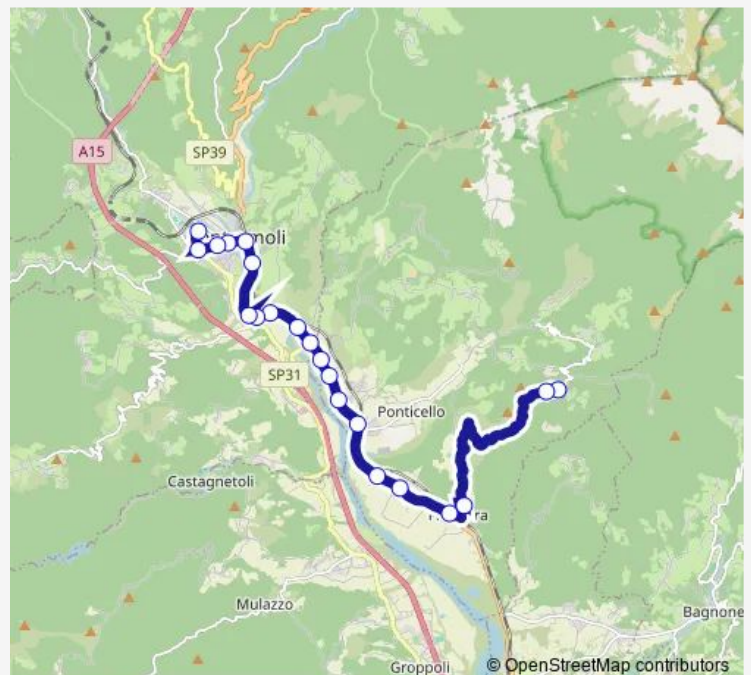

Thursday —

Friday —

Saturday 08:25-11:40

Sunday —

Route info

Direction: Gigliana

Stops: 21

Trip Duration: 0 hour 25 min

■ L14 — Pontremoli-Filattiera-Gigliana

Direction

Pontremoli — Gigliana

21 stops

[Open route schedule](#)

Pontremoli

Bivio Zeri

(Tmp) Piazza Italia