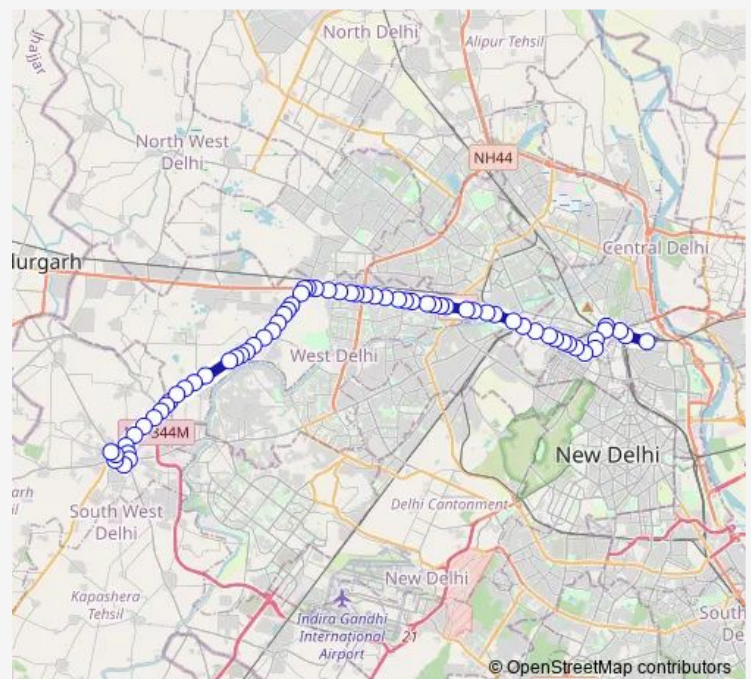

Thursday 08:10

Friday 08:10

Saturday 08:10

Sunday 08:10

Route info

Direction: Old Delhi Railway Station (T)

Stops: 66

Trip Duration: 2 hour 15 min