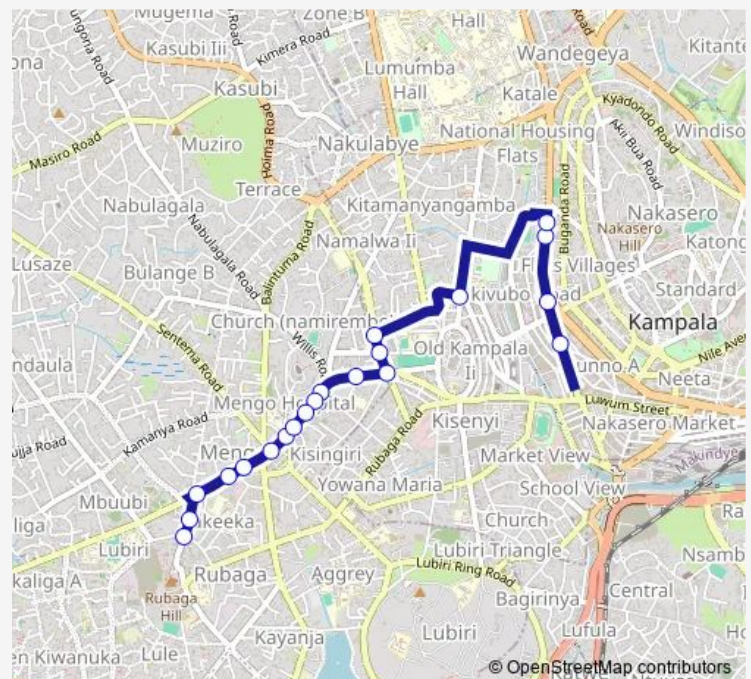

Bat Valleys

Norvik Hospital

Gadafi Rd Roundabout

Bakuli

Hass Petro Station (Bakuli)

Bauli Stage

Victorious Primary School (Bakuli)

Sanyu Babies' Home

Serena Gardens

Lubaga Hospital

Route schedule

Arua Taxi Park — Lubaga Hospital

Monday 06:30-19:00

Tuesday 06:30-19:00

Wednesday 06:30-19:00

Thursday 06:30-19:00

Friday 06:30-19:00

Saturday 06:30-19:00

Sunday 06:30-19:00

Route info

Direction: Arua Taxi Park

Stops: 20

Trip Duration: 0 hour 49 min

■ Ka052 — Old Taxi Park-Rubaga Hospital Stage