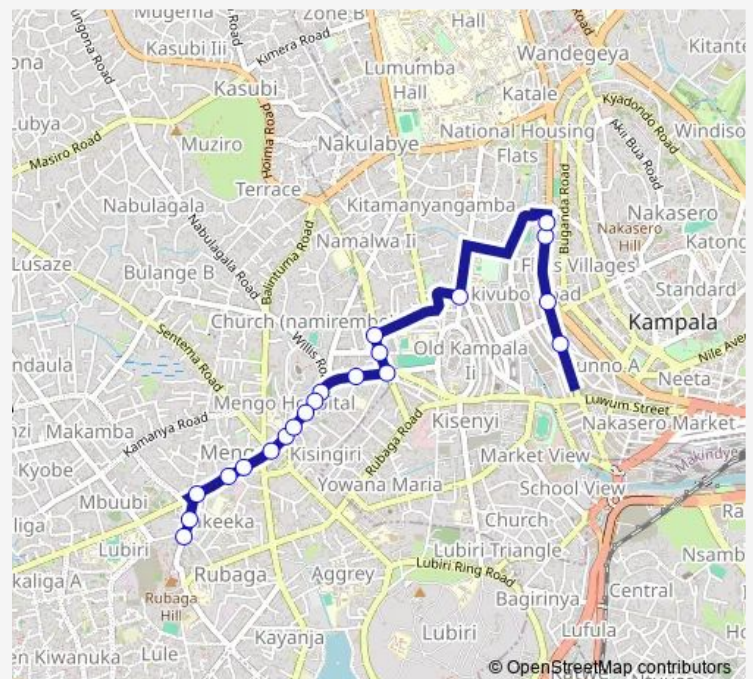

Gadafi Rd Roundabout

Bakuli

Hass Petro Station (Bakuli)

Bauli Stage

Victorious Primary School (Bakuli)

Sanyu Babies' Home

Samsam Hotel

Albert Cook Rd

### Route schedule

Arua Taxi Park — Lubaga Hospital

Monday 06:30-19:00

Tuesday 06:30-19:00

Wednesday 06:30-19:00

Thursday 06:30-19:00

Friday 06:30-19:00

Saturday 06:30-19:00

### Route info

Direction: Arua Taxi Park

Stops: 20

Trip Duration: 0 hour 32 min

KA052 — Old Taxi Park-Rubaga Hospital Stage

KA052 Bus time schedules and route maps are available in an offline PDF at [busmaps.com](https://busmaps.com). Use the [busmaps.com](https://busmaps.com) website to see live bus times, train schedule or subway schedule, and step-by-step directions for all public transit in Kampala