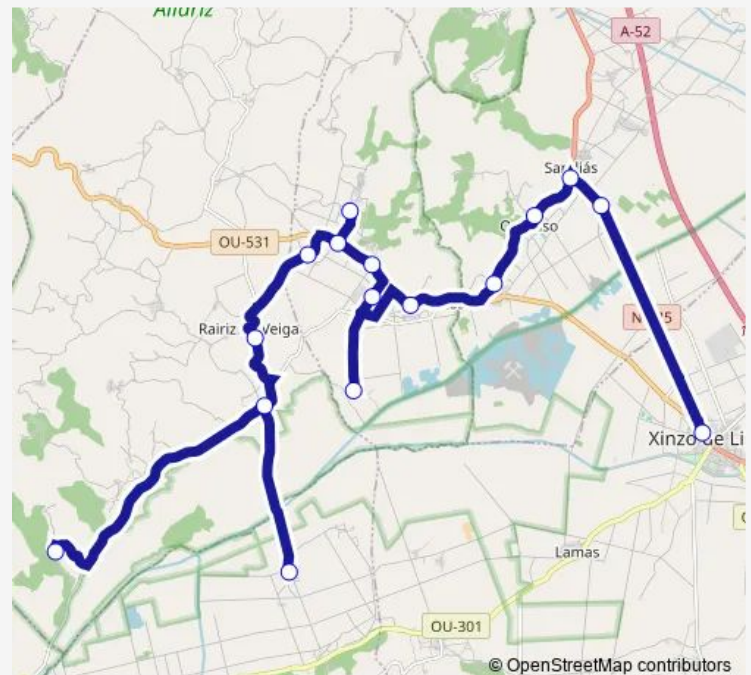

Mosqueiro (Pobo)

Rairiz DE Veiga (Estrada)

Saínza

Ordes (Sur)

Congostro (Escolar)

Route schedule

Xinzo De Limia E.A. — Congostro (Escolar)

Monday	—
Tuesday	—
Wednesday	—
Thursday	12:30
Friday	—
Saturday	—
Sunday	—

Route info

Direction: Xinzo De Limia E.A.

Stops: 16

Trip Duration: 0 hour 50 min

■ XG611047 — Congostro (escolar)-Xinzo de Limia E.A.

BusMaps

Direction

Congostro (Escolar) — Xinzo De Limia E.A.

16 stops

[Open route schedule](#)

Congostro (Escolar)

Ordes (Sur)

Sáinza

Rairiz DE Veiga (Estrada)

Mosqueiro (Pobo)

A Ponte

Sunday

—

Route info

Direction: Congostro (Escolar)

Stops: 16

Trip Duration: 0 hour 50 min

XG611047 Bus time schedules and route maps are available in an offline PDF at busmaps.com. Use the busmaps.com website to see live bus times, train schedule or subway schedule, and step-by-step directions for all public transit in Rairiz de Veiga