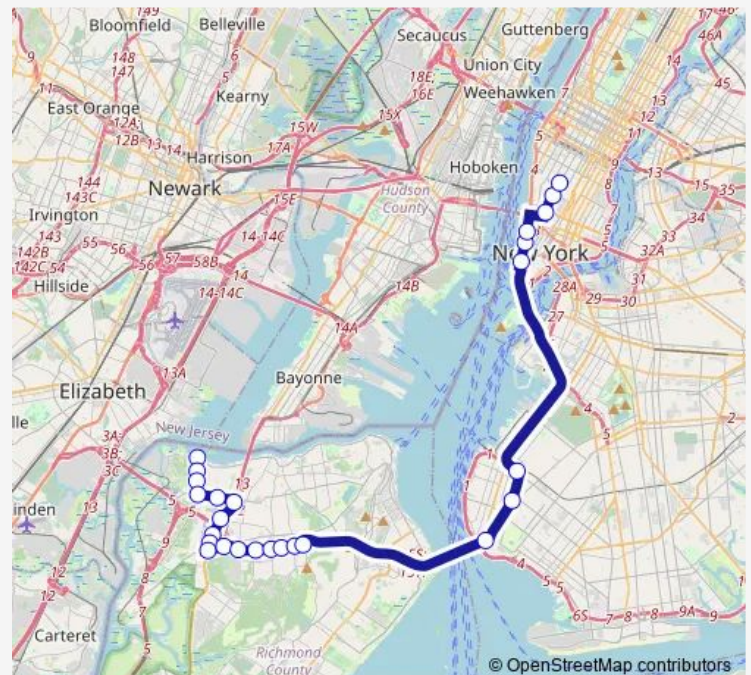

Richmond AV/Armand St

Forest AV/Richmond Av

Forest AV/Union Av

Route schedule

Broadway/E 13 St — Richmond Terr/South Av

Monday 14:40-19:00

Tuesday 14:40-19:00

Wednesday 14:40-19:00

Thursday 14:40-19:00

Friday 14:40-19:00

Saturday —

Sunday —

Route info

Direction: Broadway/E 13 St

Stops: 25

Trip Duration: 1 hour 20 min

Sim33 — Mariners Harbor - Manhattan Express

Forest AV/Grandview Av

South AV/Brabant St

South AV/Arlington Pl

Richmond Terr/South Av

Direction

South AV/Richmond Terr — Avenue OF THE Americas/W
14 St

26 stops

Saturday —

Sunday —

Route info

Direction: South AV/Richmond Terr

Stops: 26

Trip Duration: 1 hour 20 min

6 AV/Waverly Pl

Avenue OF THE Americas/W 14 St