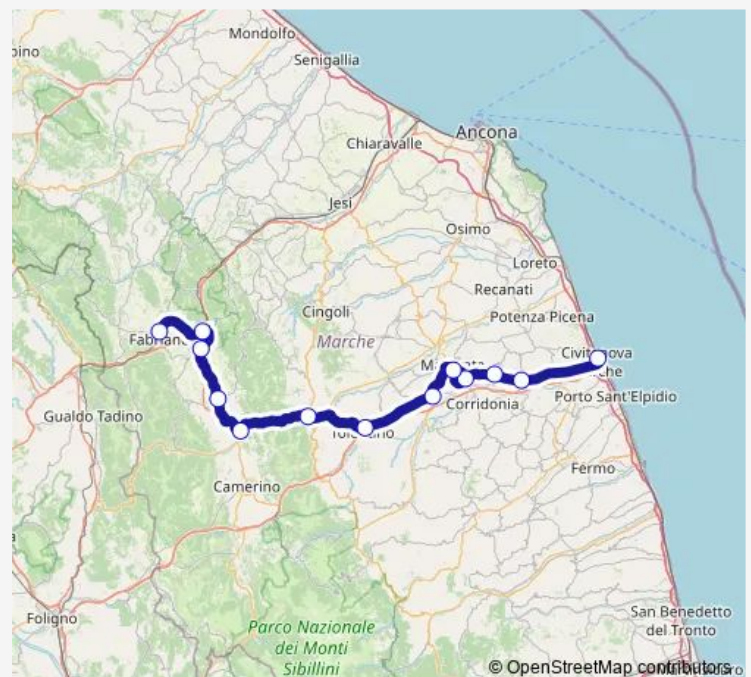

Albacina

Fabriano

Route schedule

Civitanova-M. Montegr. — Fabriano

Monday 04:50

Tuesday 04:50

Wednesday 04:50

Thursday 04:50

Friday 04:50

Saturday 04:50

Sunday —

Route info

Direction: Civitanova-M. Montegr.

Stops: 13

Trip Duration: 2 hour 7 min

■ An641 — Da Civitanova-M. Montegr. a Fabriano