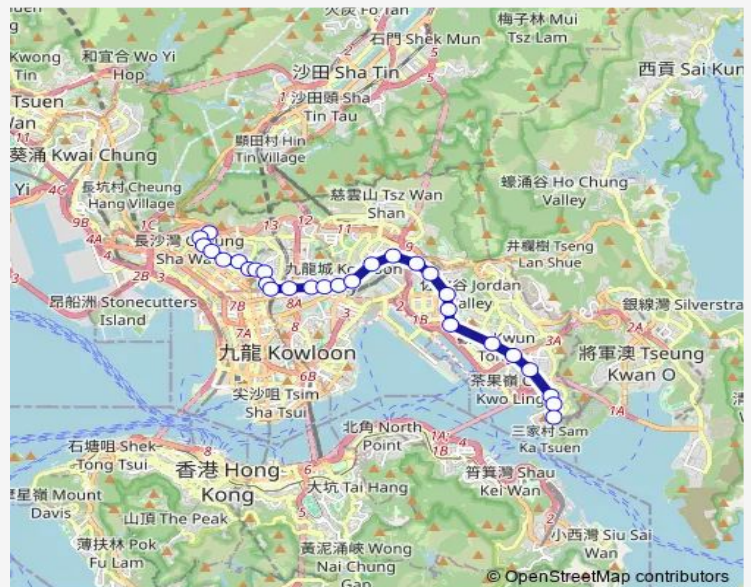

[Ctb] Wing Lung Street, Castle Peak Road[[Kmb] Wing Lung Street

[Ctb] Tonkin Street, Castle Peak Road[[Kmb] Pratas Street

[Ctb] Precious Blood Hospital, Castle Peak Road[[Kmb] Precious Blood Hospital

[Ctb] MEI Sang House Shek KIP MEI Estate, WOH Chai Street[[Kmb] MEI Sang House Shek KIP MEI Estate

[Ctb] Shek KIP MEI Station, WOH Chai Street[[Kmb+Ctb] Shek KIP MEI Station/
Shek KIP MEI Station, WOH Chai Street[[Kmb] Shek KIP MEI Station

[Ctb] MAN LOK House TAI Hang SAI Estate, WOH Chai Street[[Kmb+Ctb] MAN LOK House/
Man LOK House TAI Hang SAI Estate, WOH Chai Street[[Kmb] MAN LOK House

[Kmb+Ctb] Concordia Lutheran School/
Concordia Lutheran School, TAI Hang Tung Road[[Kmb] Concordia Lutheran School

[Kmb+Ctb] TAI Hang Tung Recreation Ground/
Tai Hang Tung Playground, TAI Hang Tung Road[[Kmb] TAI Hang Tung Recreation Ground

[Ctb] FA HUI Park, Boundary Street[[Kmb] FA HUI Park

Route schedule

[Ctb] SO UK Estate[[Kmb+Ctb] Cheung SHA WAN (SO UK Estate) BUS Terminus/
So UK Estate[[Kmb] Cheung SHA WAN (SO UK Estate) BUS Terminus — [Kmb] LEI YUE MUN Estate

Monday	07:40
Tuesday	07:40
Wednesday	07:40
Thursday	07:40
Friday	07:40
Saturday	—
Sunday	—

Route info

Direction: [Ctb] SO UK Estate[[Kmb+Ctb] Cheung SHA WAN (SO UK Estate) BUS Terminus/
So UK Estate[[Kmb] Cheung SHA WAN (SO UK Estate) BUS Terminus

Stops: 29

Trip Duration: 0 hour 52 min

6E — Cheung SHA WAN (SO UK Estate) - LEI YUE MUN Estate