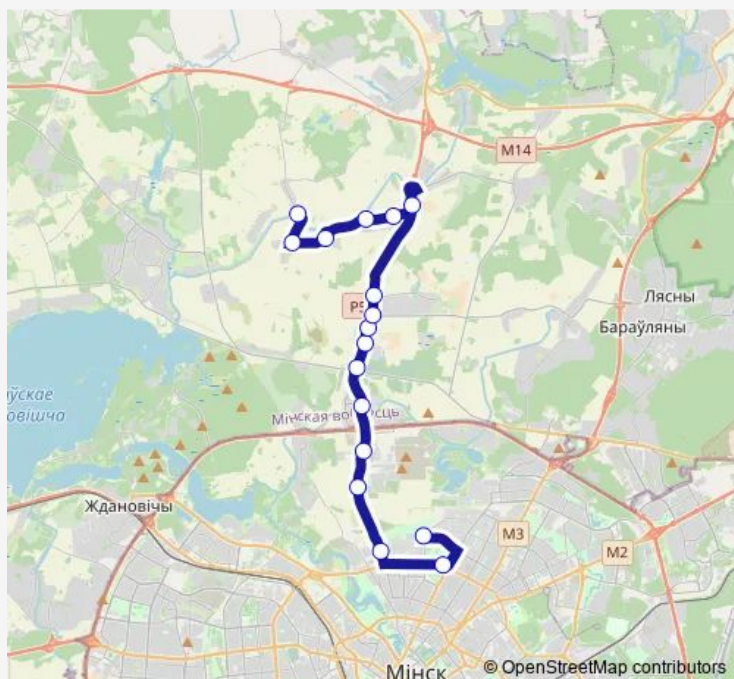

### Route schedule

ДС Карастаяноў — Нялідавічы

Monday 06:20-20:00

Tuesday 06:20-20:00

Wednesday 06:20-20:00

Thursday 06:20-20:00

Friday 06:20-20:00

Saturday 06:20-17:05

### Route info

Direction: ДС Карастаяноў

Stops: 17

Trip Duration: 0 hour 48 min

■ 202 (Мінск - Нелідовічы)