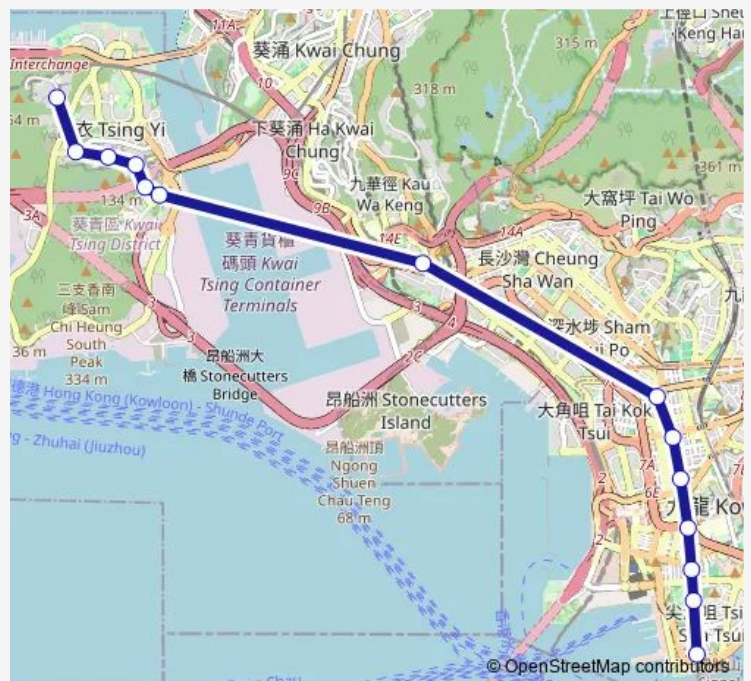

[Kmb] Hong Shun House Cheung Hong Estate[[Lwb] Hong Shun House Cheung Hong Estate

[Kmb+Ctb] Ching Shing Court/
Ching Shing Court, Ching Hong Road[[Kmb] Ching Shing Court[[Lwb] Ching Shing Court

[Kmb+Ctb] Cheung Ching BUS Terminus/
Cheung Ching Estate, Ching Hong Road[[Kmb] Cheung Ching BUS Terminus[[Lwb] Cheung Ching BUS Terminus

[Kmb+Ctb] Ching WAI House Cheung Ching Estate/
Ching WAI House Cheung Ching Estate, Ching Hong Road[[Kmb] Ching WAI House Cheung Ching Estate[[Lwb] Ching WAI House Cheung Ching Estate

[Kmb+Ctb] Ching TAO House Cheung Ching Estate/
Ching TAO House Cheung Ching Estate, Tsing YI Road[[Kmb] Ching TAO House Cheung Ching Estate[[Lwb] Ching TAO House Cheung Ching Est.

[Ctb] MEI Foo, Cheung SHA WAN Road[[Kmb] MEI FOO Bbi

[Ctb] Metropark Hotel Mongkok, LAI CHI KOK Road[[Kmb+Ctb] Arran Street Mong KOK/
Metropark Hotel Mongkok, LAI CHI KOK Road[[Kmb] Arran Street Mong Kok

[Kmb] Nelson Street Mong Kok

[Kmb] Pitt Street YAU MA Tei

[Kmb] Gascoigne Road

[Ctb] Prudential Centre, Nathan Road[[Kmb] TAK Shing Street Tsim SHA Tsui

Route schedule

[Kmb] Cheung Hang BUS Terminus — [Kmb] Tsim SHA Tsui BBI - Middle Road

Monday	07:50-08:05
Tuesday	07:50-08:05
Wednesday	07:50-08:05
Thursday	07:50-08:05
Friday	07:50-08:05
Saturday	—
Sunday	—

Route info

Direction: [Kmb] Cheung Hang BUS Terminus

Stops: 14

Trip Duration: 0 hour 43 min

■ 242x — Tsing YI (Cheung Hang Estate) - Tsim SHA Tsui **BusMaps**