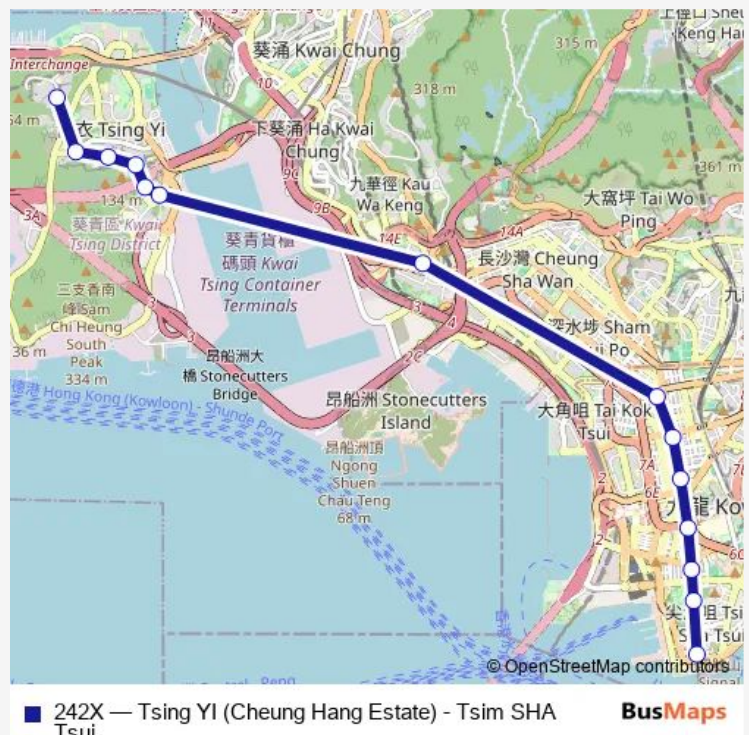

[Kmb] Hong Shun House Cheung Hong Estate[[Lwb] Hong Shun House Cheung Hong Estate

[Kmb+Ctb] Ching Shing Court/
Ching Shing Court, Ching Hong Road[[Kmb] Ching Shing Court[[Lwb] Ching Shing Court

[Kmb+Ctb] Cheung Ching BUS Terminus/
Cheung Ching Estate, Ching Hong Road[[Kmb] Cheung Ching BUS Terminus[[Lwb] Cheung Ching BUS Terminus

[Kmb+Ctb] Ching WAI House Cheung Ching Estate/
Ching WAI House Cheung Ching Estate, Ching Hong Road[[Kmb] Ching WAI House Cheung Ching Estate[[Lwb] Ching WAI House Cheung Ching Estate

[Kmb+Ctb] Ching TAO House Cheung Ching Estate/
Ching TAO House Cheung Ching Estate, Tsing Yi Road[[Kmb] Ching TAO House Cheung Ching Estate[[Lwb] Ching TAO House Cheung Ching Est.

[Ctb] MEI Foo, Cheung SHA WAN Road[[Kmb] MEI FOO Bbi

[Ctb] Metropark Hotel Mongkok, LAI CHI KOK Road[[Kmb+Ctb] Arran Street Mong KOK/
Metropark Hotel Mongkok, LAI CHI KOK Road[[Kmb] Arran Street Mong Kok

[Kmb] Nelson Street Mong Kok

[Kmb] Pitt Street YAU MA Tei

[Kmb] Gascoigne Road

[Ctb] Prudential Centre, Nathan Road[[Kmb] TAK Shing Street Tsim SHA Tsui

Route schedule

[Kmb] Cheung Hang BUS Terminus — [Kmb] Tsim SHA Tsui BBI - Middle Road

Monday	07:50-08:05
Tuesday	07:50-08:05
Wednesday	07:50-08:05
Thursday	07:50-08:05
Friday	07:50-08:05
Saturday	—
Sunday	—

Route info

Direction: [Kmb] Cheung Hang BUS Terminus

Stops: 14

Trip Duration: 0 hour 47 min