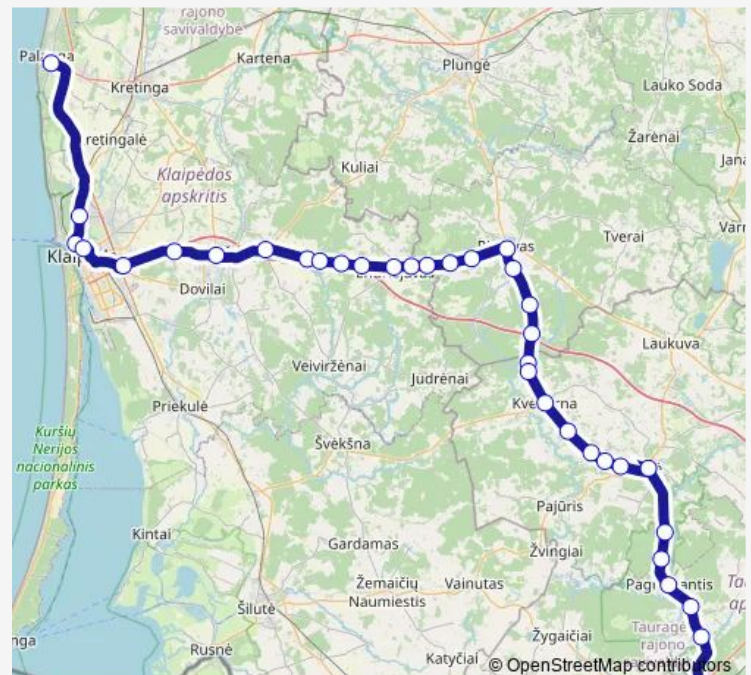

Thursday 13:40

Friday 13:40

Saturday 13:40

Sunday 13:40

Route info

Direction: Palangos autobusų stotis

Stops: 35

Trip Duration: 2 hour 55 min