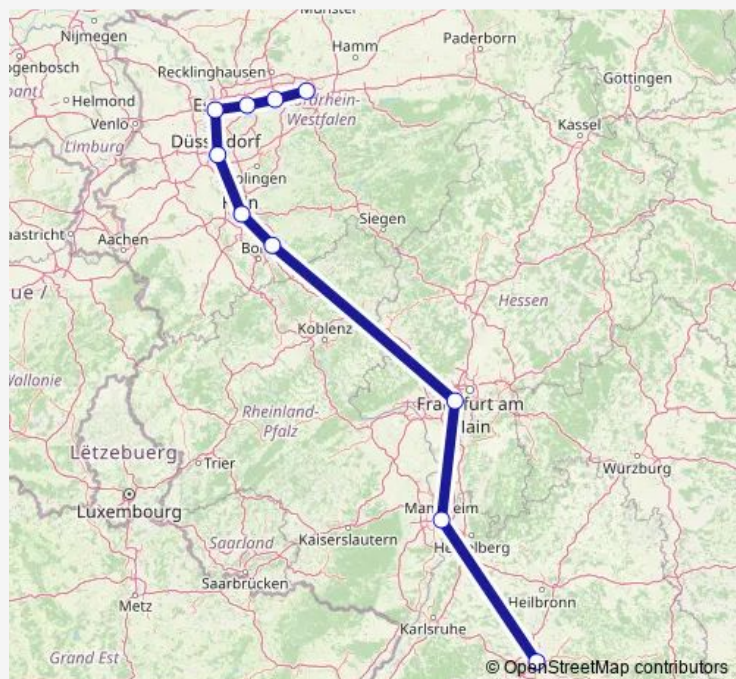

### Direction

Dortmund Hbf — Stuttgart Hbf

10 stops

[Open route schedule](#)

Dortmund Hbf

Bochum Hbf

Essen Hbf

Duisburg Hbf

Düsseldorf Hbf

Köln Messe/Deutz Gl.11-12

Siegburg/Bonn

Frankfurt(M) Flughafen Fernbf

Mannheim Hbf

Stuttgart Hbf

### Route schedule

Dortmund Hbf — Stuttgart Hbf

Monday 15:53

Tuesday 15:53

Wednesday 15:53

Thursday 15:53

Friday —

Saturday —

### Route info

Direction: Dortmund Hbf

Stops: 10

Trip Duration: 3 hour 31 min

ICE 917

ICE 917 Rail time schedules and route maps are available in an offline PDF at [busmaps.com](https://busmaps.com). Use the [busmaps.com](https://busmaps.com) website to see live bus times, train schedule or subway schedule, and step-by-step directions for all public transit in Stuttgart