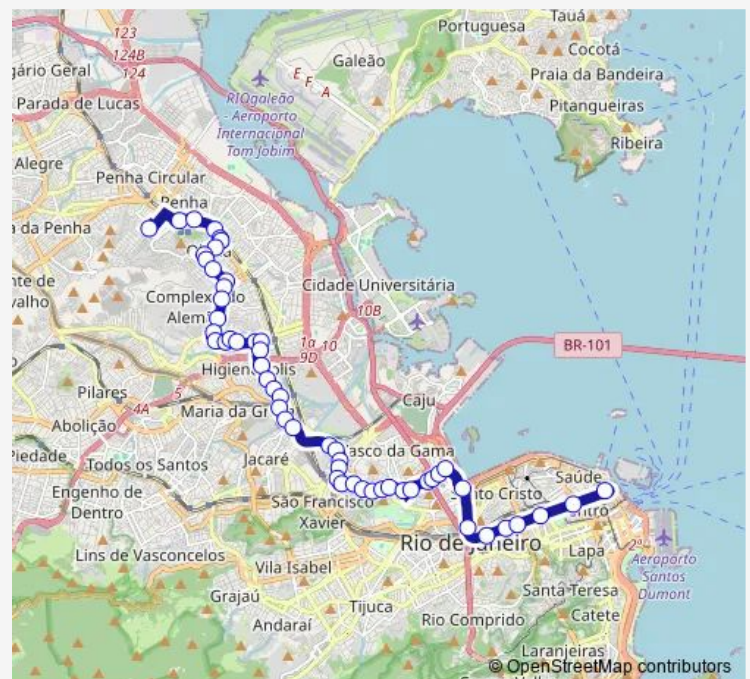

Clemenceau

Route schedule

Ponto Final: Penha : Aimoré — Igreja Nossa Senhora da Candelária

Monday 00:00

Tuesday 00:00

Wednesday 00:00

Thursday 00:00

Friday 00:00

Saturday 00:00

Sunday 00:00

Route info

Direction: Ponto Final: Penha : Aimoré

Stops: 54

Trip Duration: 0 hour 41 min

SN312 — Penha - Candelária

Marechal Foch