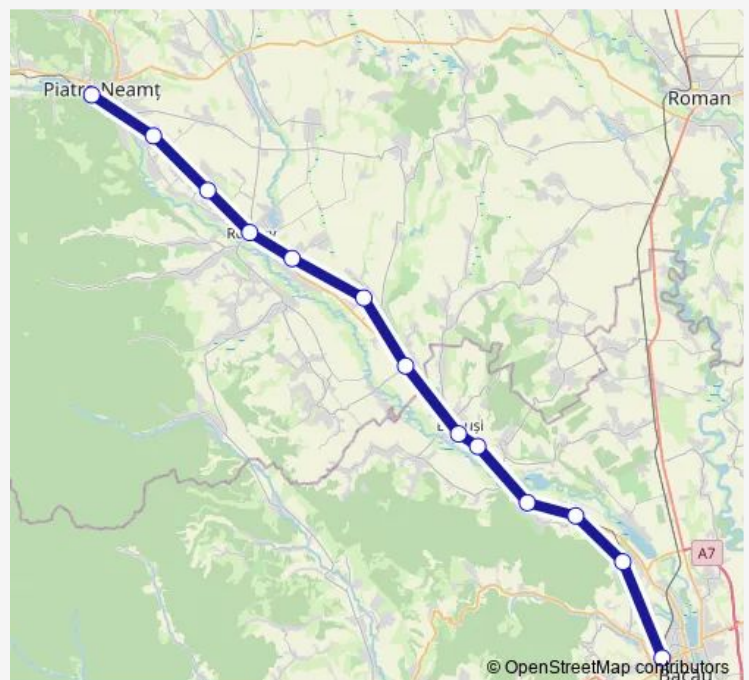

## Route schedule

Piatra Neamț — Bacău

Monday	04:39-23:20
Tuesday	04:39-23:20
Wednesday	04:39-23:20
Thursday	04:39-23:20
Friday	04:39-23:20
Saturday	04:39-23:20
Sunday	04:39-23:20

## Route info

Direction: Piatra Neamț

Stops: 13

Trip Duration: 1 hour 29 min

R: Piatra Neamț - Bacău Rail time schedules and route maps are available in an offline PDF at [busmaps.com](https://busmaps.com). Use the [busmaps.com](https://busmaps.com) website to see live bus times, train schedule or subway schedule, and step-by-step directions for all public transit in Hemeius