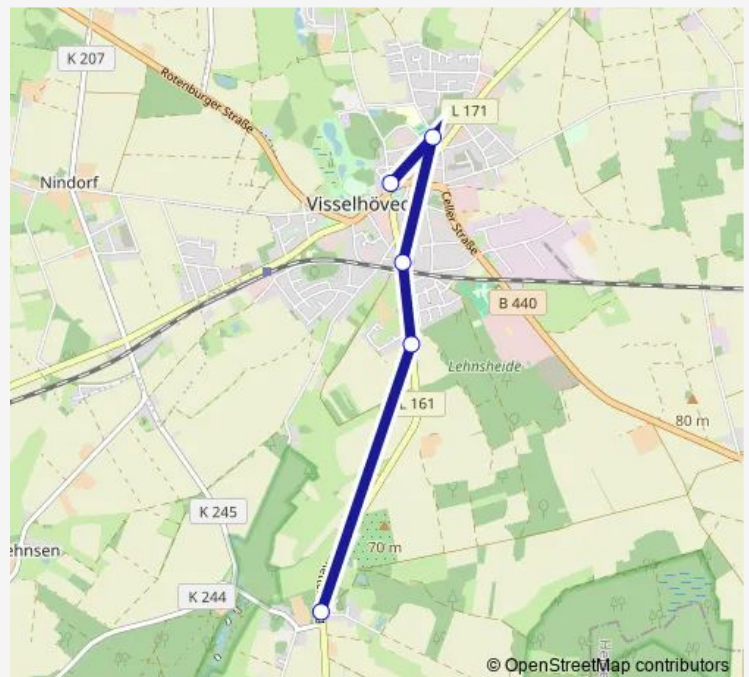

### Direction

undefined — undefined

0 stops

[Open route schedule](#)

### Route schedule

undefined — undefined

Monday 18:30

Tuesday 18:30

Wednesday 18:30

Thursday 18:30

Friday 18:30

Saturday —

### Route info

Direction:

Stops: 0

Trip Duration: — min

### Route info

Direction: Lüdingen, Mast 1

Stops: 2

Trip Duration: 0 hour 6 min