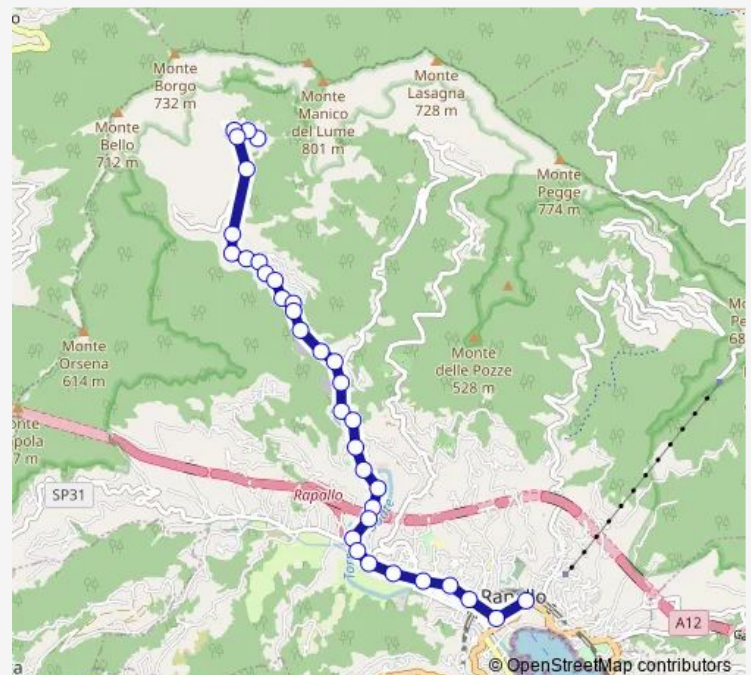

Saturday 06:30-20:01

Sunday —

Route info

Direction: Chignero chiesa capolinea

Stops: 34

Trip Duration: 0 hour 24 min

885

Cimitero vecchio - Rapallo

Monday 14:29

Tuesday 14:29

Wednesday 14:29

Thursday 14:29

Friday 14:29

Saturday 14:29

Sunday —

Route info