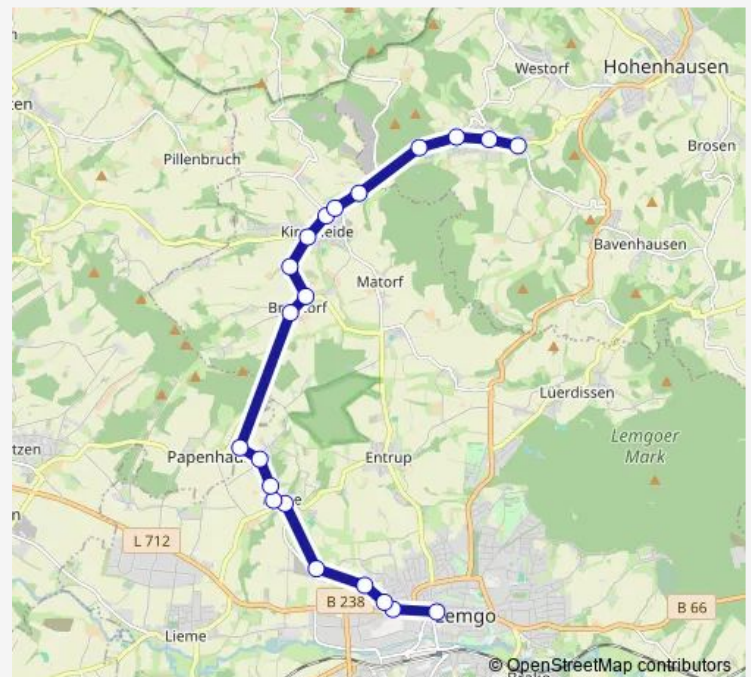

Kt-Talle, Siedlung

Kt-Talle, Alter Krug

Kt-Talle, Albernberg

Route schedule

Lemgo, Treffpunkt — Kt-Talle, Albernberg

Monday 06:35-18:45

Tuesday 06:35-18:45

Wednesday 06:35-18:45

Thursday 06:35-18:45

Friday 06:35-18:45

Saturday 08:45-16:45

Sunday —

Route info

Direction: Lemgo, Treffpunkt

Stops: 21

Trip Duration: 0 hour 27 min

885

BusMaps

Direction

Kt-Talle, Albernberg — Lemgo, Treffpunkt

21 stops

[Open route schedule](#)

Kt-Talle, Albernberg

Kt-Talle, Alter Krug

Thursday 06:05-18:15

Friday 06:05-18:15

Saturday 08:15-16:15

Sunday —

Route info

Direction: Kt-Talle, Albernberg

Stops: 21

Trip Duration: 0 hour 28 min