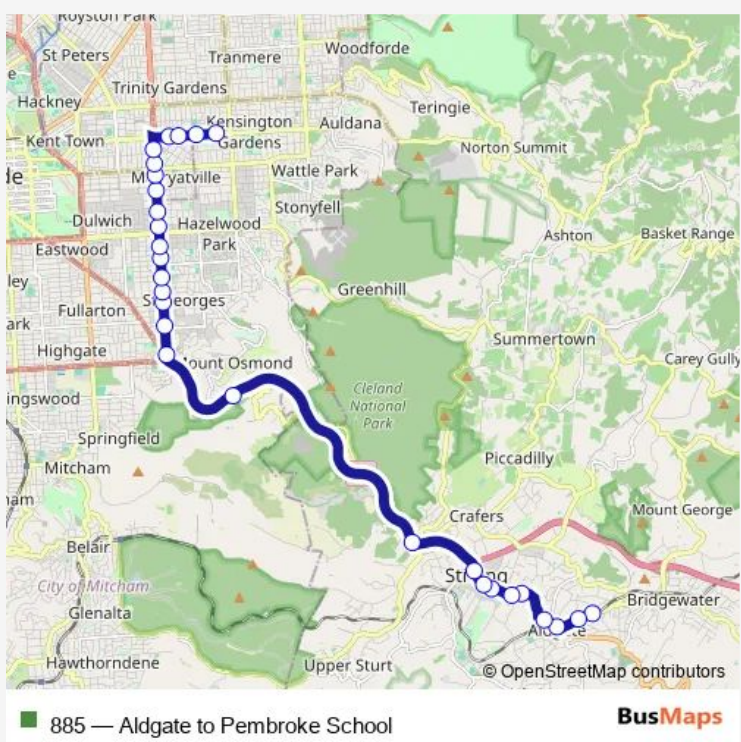

Bus 885 Aldgate to Pembroke School

[Go to website](#)

Direction
 Stop 44 Mt Barker Rd - South side — Stop 14 The Parade - North side

28 stops

[Open route schedule](#)

- Stop 44 Mt Barker Rd - South side
- Stop 43 Mt Barker Rd - South East side
- Stop 42 Mt Barker Rd - South side
- Stop 41 Mt Barker Rd - South side
- Stop 40 Mt Barker Rd - South side
- Stop 39 Mt Barker Rd - South side
- Stop 38 Mt Barker Rd - South side
- Stop 37 Mt Barker Rd - South side
- Stop 36 Mt Barker Rd - West side
- Stop 24 Crafers Ramp - South side
- Stop 16 South Eastern Fwy - South East side
- Stop 19 Portrush Rd - West side
- Stop 17 Portrush Rd - West side
- Stop 15 Portrush Rd - West side
- Stop 14 Portrush Rd - West side
- Stop 13 Portrush Rd - West side
- Stop 12 Portrush Rd - West side
- Stop 11 Portrush Rd - West side
- Stop 152 Portrush Rd - West side
- Stop 9 Portrush Rd / Baker Gr - West side
- Stop 149 Portrush Rd - West side

Route schedule
 Stop 44 Mt Barker Rd - South side — Stop 14 The Parade - North side

Monday	07:38
Tuesday	07:38
Wednesday	07:38
Thursday	07:38
Friday	07:38
Saturday	—
Sunday	—

Route info

Direction: Stop 44 Mt Barker Rd - South side

Stops: 28

Trip Duration: 0 hour 37 min

Stop 148 Portrush Rd - West side

Stop 8 Portrush Rd - West side

Stop 9 Portrush Rd / William St - West side

Stop 11 The Parade - North side

Stop 12 The Parade - North side

Stop 12 The Parade - North side

Stop 13 The Parade - North side

Stop 14 The Parade - North side

Stop 11 Kensington Rd - South side

Stop 10 Kensington Rd - South side

Stop 9 Kensington Rd - South side

Stop 8 Kensington Rd - South side