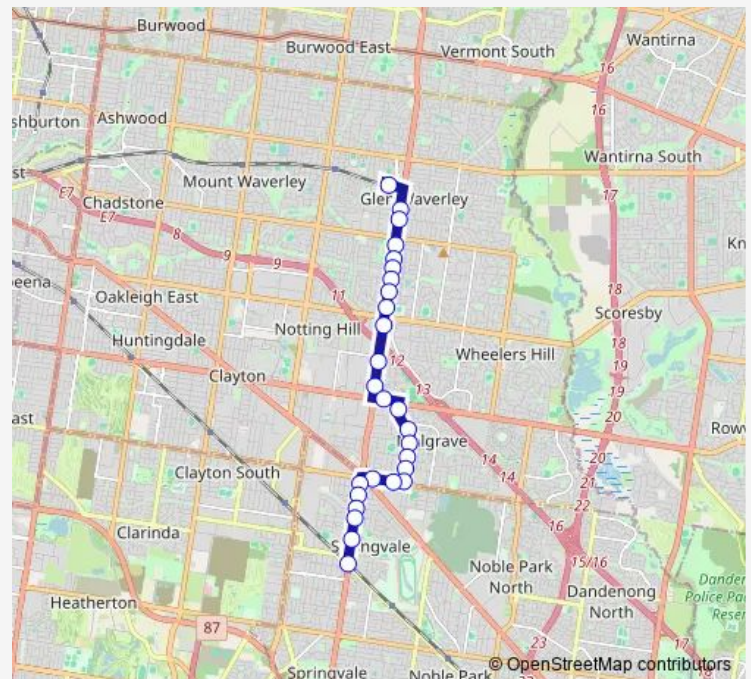

Koonalda Ave/Springvale Rd (Glen Waverley)

Vermont St/Springvale Rd (Glen Waverley)

Route schedule

Springvale Railway Station/Lightwood Rd (Springvale) —
Glen Waverley Station/Railway Pde (Glen Waverley)

Monday 06:11-18:14

Tuesday 06:11-18:14

Wednesday 06:11-18:14

Thursday 06:11-18:14

Friday 06:11-18:14

Saturday 09:34-16:40

Sunday —

Route info

Direction: Springvale Railway Station/Lightwood Rd
(Springvale)

Stops: 26

Trip Duration: 0 hour 23 min

885 — Springvale - Glen Waverley

Central Reserve/Springvale Rd (Glen Waverley)

St Leonard's Primary School/Springvale Rd (Glen Waverley)

Beacon St/Springvale Rd (Glen Waverley)

Monash Civic Centre/Springvale Rd (Glen Waverley)

Glen Waverley Station/Railway Pde (Glen Waverley)

Direction

Glen Waverley Station/Railway Pde (Glen Waverley) —
Springvale Station/Springvale Rd (Springvale)