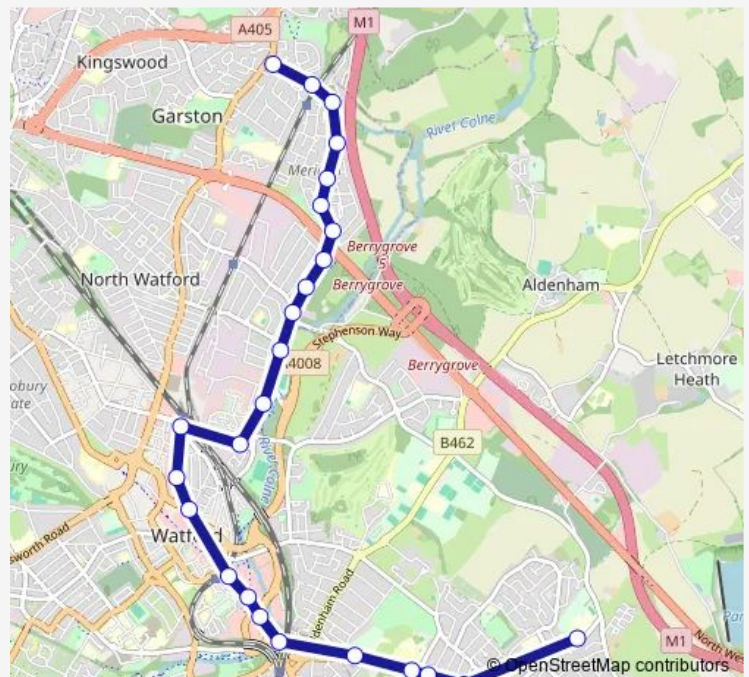

Balmoral Road

Raphael Drive

Reeds Crescent

Watford Junction Railway Station

St John's Road

Beechen Grove

Watford High Street Railway Station

Tesco

Waterfields Way

Bushey Arches

Grange Road

Route schedule

Park Parade — Meads School

Monday 07:30-07:39

Tuesday 07:30-07:39

Wednesday 07:30-07:39

Thursday 07:30-07:39

Friday 07:30-07:39

Saturday —

Sunday —

Route info

Direction: Park Parade

Stops: 25

Trip Duration: 0 hour 35 min

[Open route schedule](#)

Meads School

Melbourne Road

Bournehall Road

Red Lion PH

The Grange Academy

Grange Road

Bushey Railway Station East