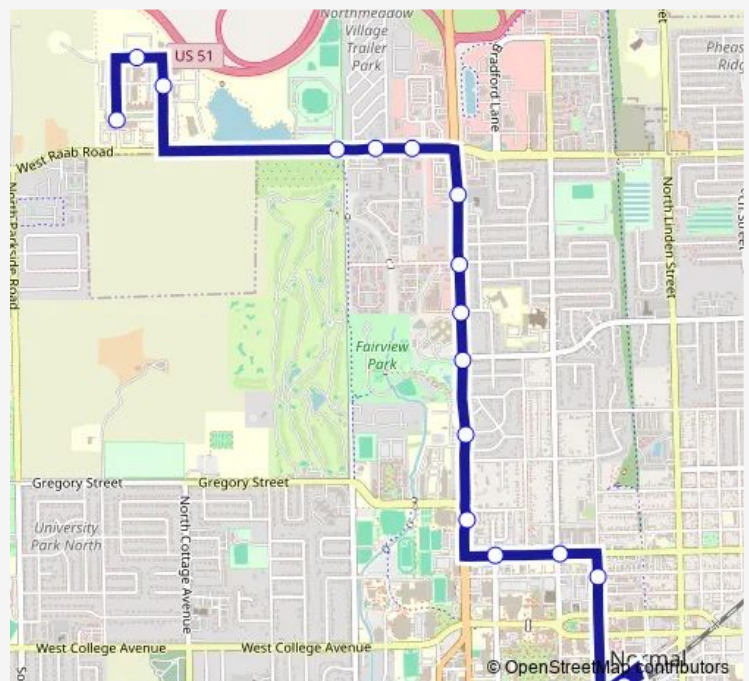

Raab Rd & Lincoln College

Raab Rd & Main St

Main St & Alumni Center

Mclean County Health Center

Main St & ISU Parking and Transportation

Willow St & University St - S

Willow St & School St - S

Fell Ave & Locust St - W

Route info

Direction: HCC Student Common Bldg

Stops: 12

Trip Duration: 0 hour 12 min

Yellow Route

Direction

Uptown Station — HCC Student Common Bldg

16 stops

[Open route schedule](#)

Uptown Station

Fell Ave & Locust St - E

Willow St & School St - N

Willow St & University St - N

Main St & Bowles St

Main St & Manchester Rd

Main St & Summit St

Main St & Fairview St

Main St & Orlando Ave

Main St & Raab Rd

Raab Rd & Sugar Creek Blvd

Raab Rd & A St

Corn Crib - N

Millenium Blvd & Vermillion Way

HCC North Lot