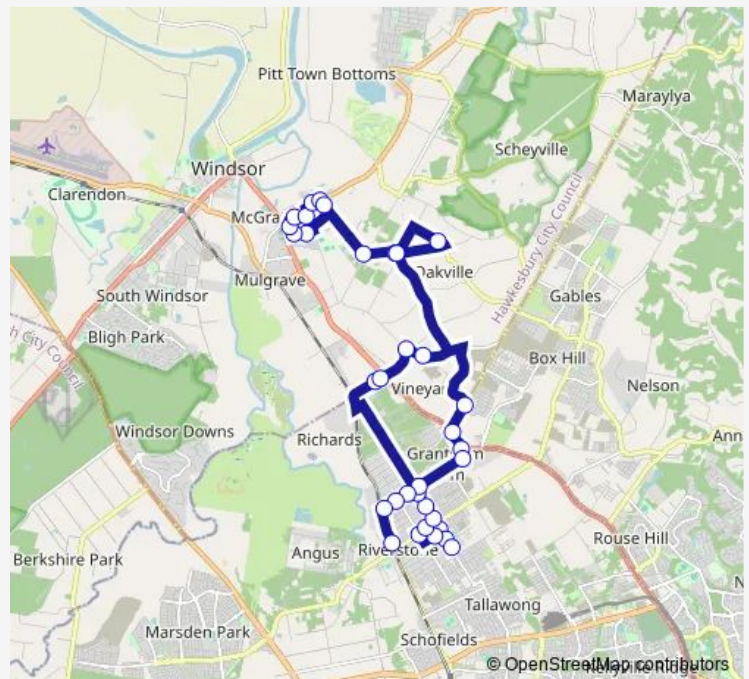

- Mcculloch St Opp Woods St
- Norwest Christian College
- Riverstone High School, Mcculloch St
- Riverstone PS, Elizabeth St
- Casuarina School, Piccadilly St
- Garfield Rd After Piccadilly St
- Hamilton St Opp Riverstone Community Church
- Hamilton St After Dingle St
- Hamilton St Before Crown St
- Windsor Country Village, Bandon Rd
- Bandon Rd Opp Vineyard Public School
- Chapman Rd At Commercial Rd
- A-Vina Caravan Park, Commercial Rd
- Oakville Public School
- Oakville Rd After Broos Rd
- Meares Rd Opp Crossley Av
- Meares Rd At Andrew Thompson Dr
- Andrew Thompson Dr Opp Griffiths Rd
- 67 Andrew Thompson Dr
- Andrew Thompson Dr Before Old Hawkesbury Rd

Route schedule

Mcculloch St Opp Woods St — Riverstone Station, Riverstone Pde

Monday	15:06
Tuesday	15:06
Wednesday	15:06
Thursday	15:06
Friday	15:06
Saturday	—
Sunday	—

Route info

Direction: Mcculloch St Opp Woods St

Stops: 34

Trip Duration: 1 hour 19 min

5602 — Saint Johns School to Riverstone Station via Oakville and Mcgraths Hill **BusMaps**

Pitt Town Rd At Ivy Av

Wolseley St After Pitt Town Rd

Wolseley St Opp Plimsoll St

Wolseley Rd At Oakville Rd

Oakville Rd At Smith Rd

Boundary Rd Opp Commercial Rd (Hail And Ride)

Windsor Rd At Boundary Rd

Windsor Rd Opp Sydney St

Crown St Opp Junction St

Crown St Before Hamilton St

Crown St Opp Brisbane Rd